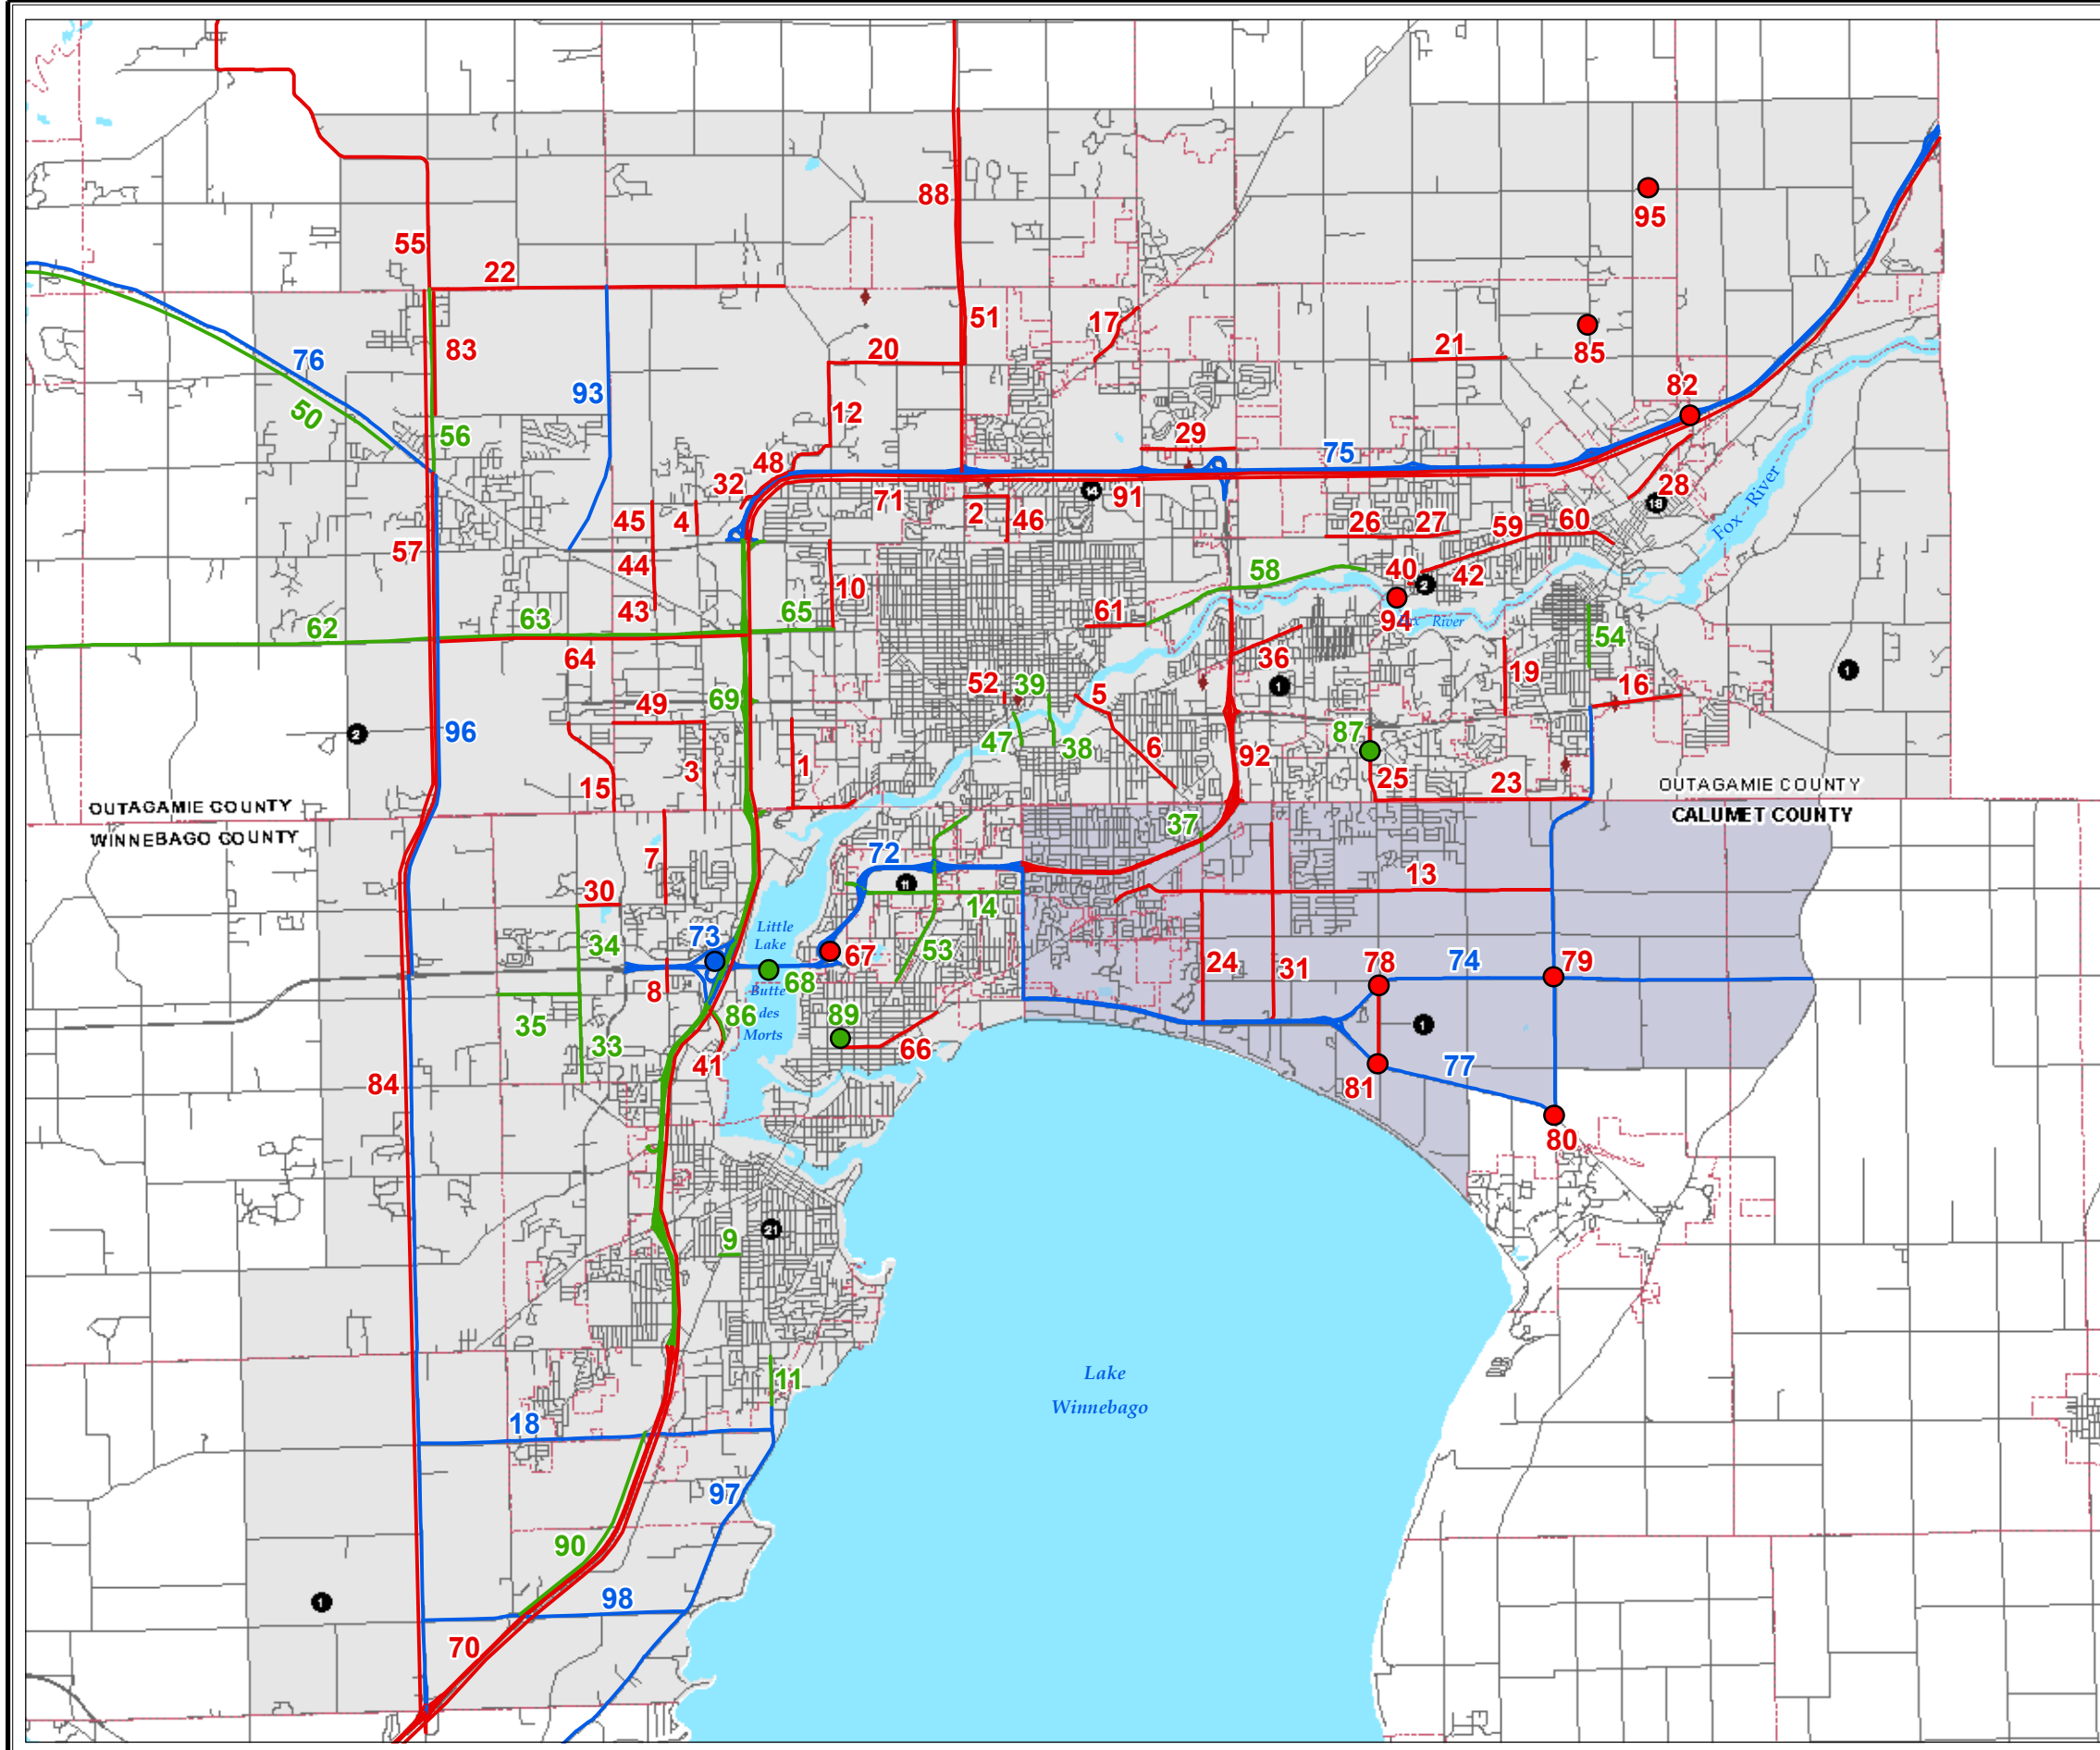

Exhibit A-7

FOX CITIES (APPLETON) MPO AREA RECOMMENDED PROJECTS AND CULTURAL FEATURES

- 26 PROJECT NUMBER*
- SHORT-RANGE PLANNED PROJECTS
- LONG-RANGE PLANNED PROJECTS
- COMPLETED PROJECTS
- NUMBER OF NATIONAL REGISTERED HISTORIC SITES BY MUNICIPALITY
- ◆ WISCONSIN HERITAGE TOURISM PROGRAM SIGNAGE SITES
- ▲ PERFORMING ARTS CENTERS
- SHORT-RANGE PLANNED PROJECT
- LONG-RANGE PLANNED PROJECT
- COMPLETED PROJECTS
- - - MUNICIPALITY BOUNDARIES
- PART OF THE ETHNIC SETTLEMENT TRAIL
- 2000 METROPOLITAN PLANNING AREA

Source: Calumet, Outagamie, and Winnebago Counties provided the 2007 centerline, municipality, and hydrology data. Recommended projects and the Metropolitan Planning Area were provided by ECWRPC. Cultural data taken from ECWRPC's archive for Milestone 1. National registry sites obtained from the Wisconsin National Register and State Register Database and the Wisconsin Historical Society.

This data was created for use by the East Central Wisconsin Regional Planning Commission Geographic Information System. Any other use/application of this information is the responsibility of the user and such use/application is at their own risk. East Central Wisconsin Regional Planning Commission disclaims all liability regarding fitness of the information for any use other than for East Central Wisconsin Regional Planning Commission business.