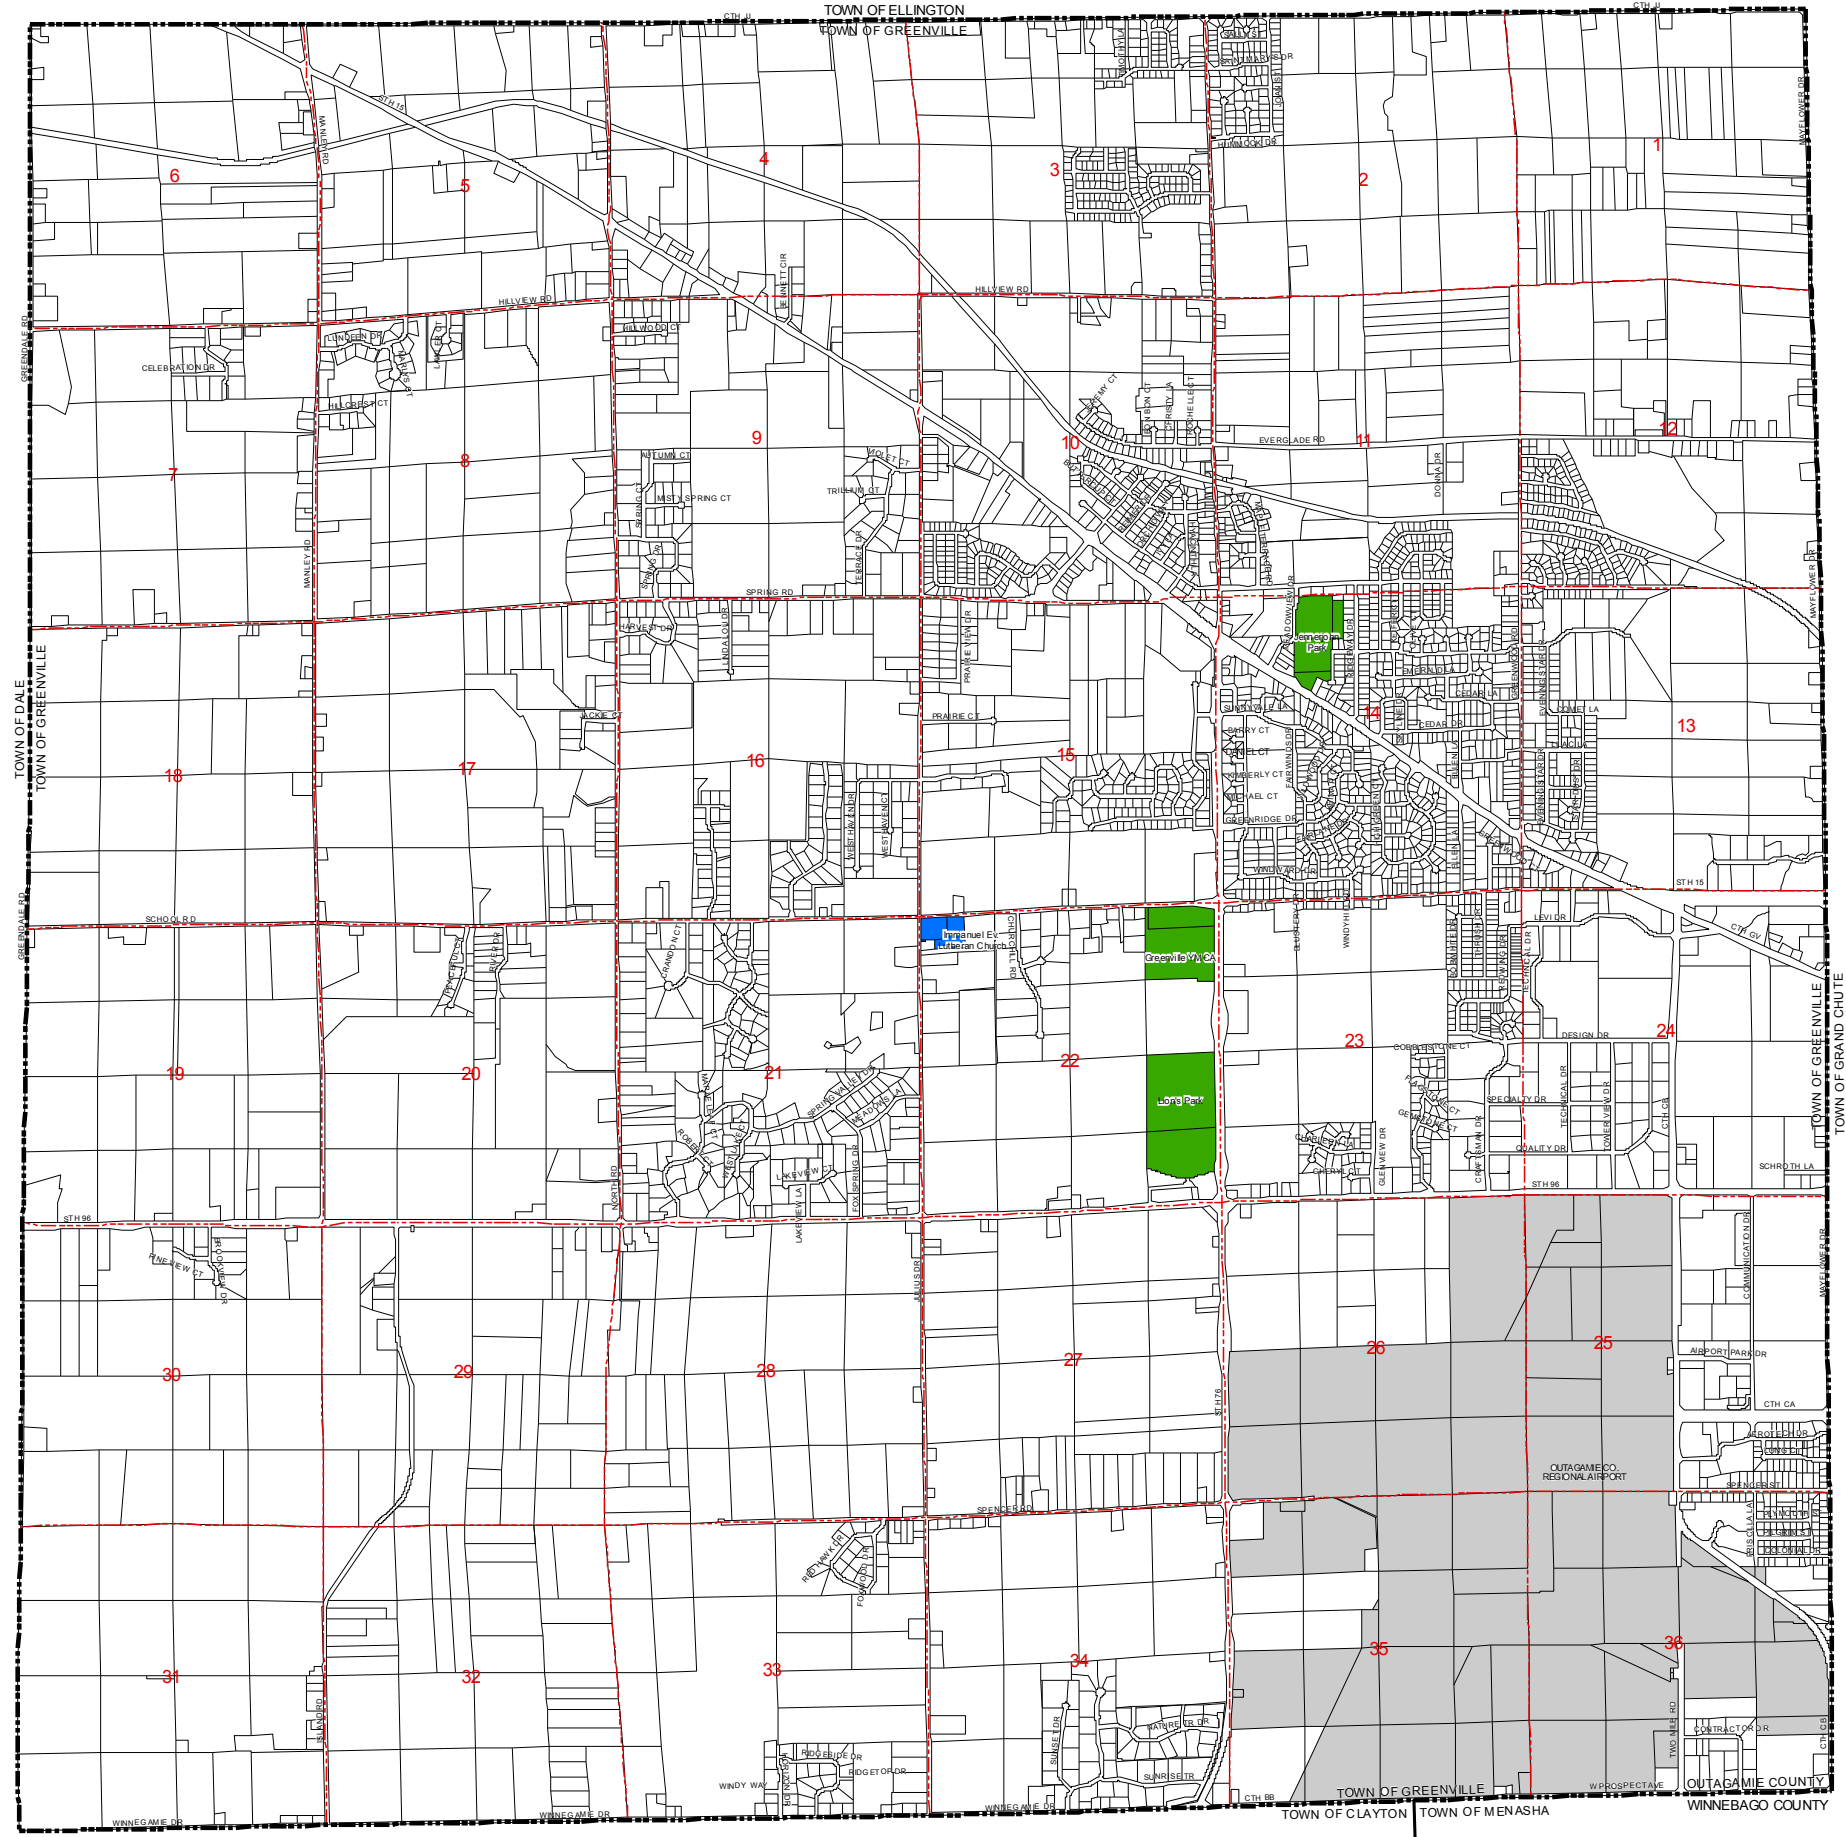

Town of Greenville 2006 Parcel Map

Preliminary

-  Parcel Lines
-  Park/Recreation
-  Church
-  Outagamie County Regional Airport

Source: Digital Base Data provided by Outagamie Co., 2006.

This data was created for use by the East Central Wisconsin Regional Planning Commission Geographic Information System. Any other use/application of this information is the responsibility of the user and such use/application is at their own risk. East Central Wisconsin Regional Planning Commission disclaims all liability regarding fitness of the information for any use other than for East Central Wisconsin Regional Planning Commission business.

Prepared By
EAST CENTRAL WISCONSIN
REGIONAL PLANNING COMMISSION-JANUARY 2007