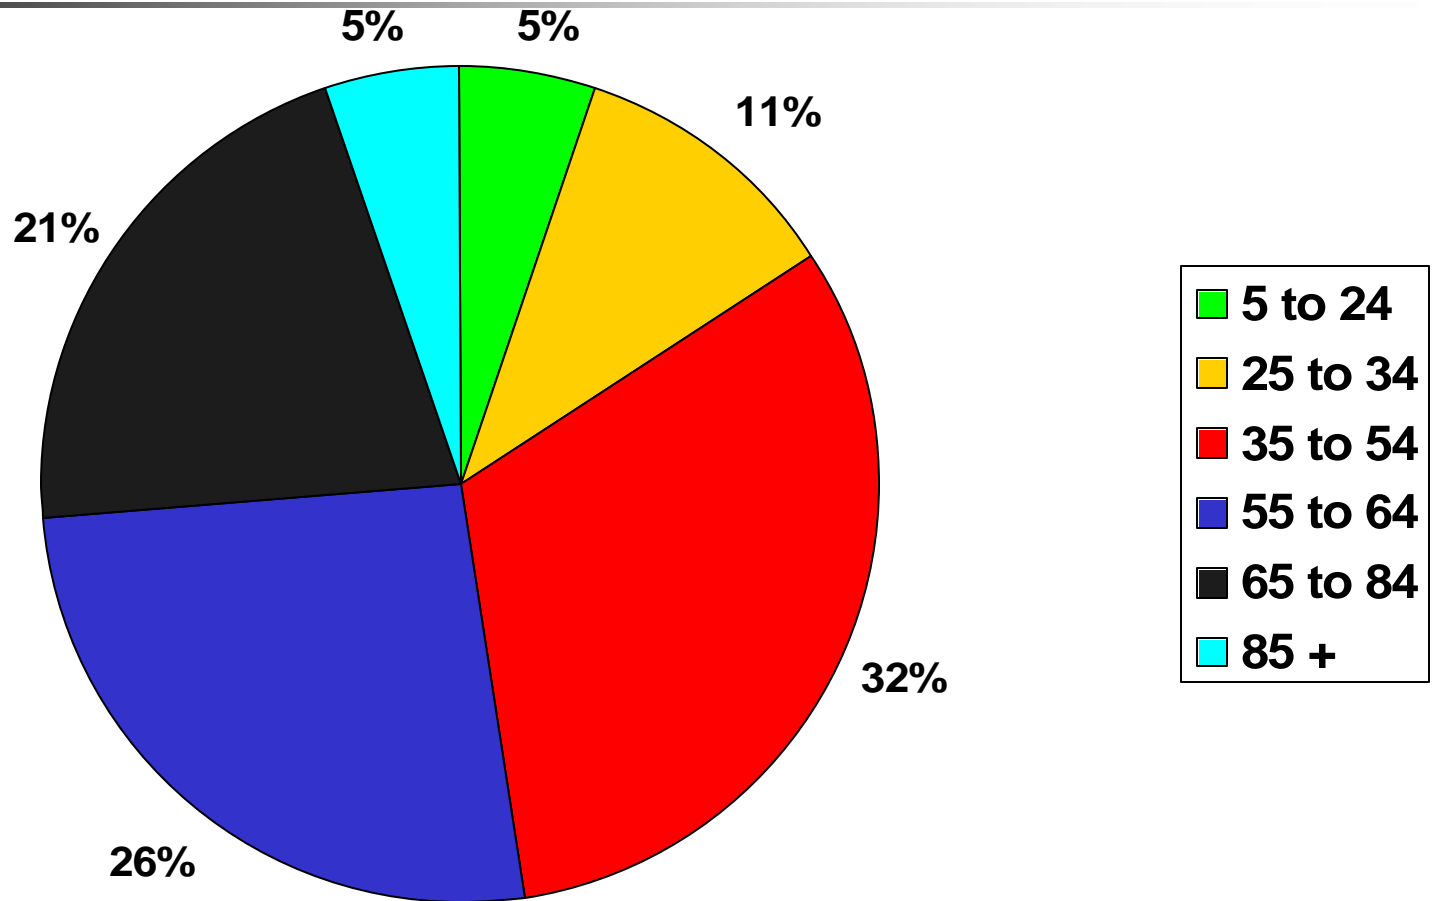

East Central Mini-Conference

**How will Aging and Diversity
Impact Your Community?**

April 29, 2005

Your Ethnicity

- CKUC.
- White
- Caucasian
- White, non-Hispanic
- Polish
- German
- American
- Austrian
- Bavarian
- Asian
- Hispanic
- Northern European
- Hmong
- Norwegian
- English

Your Age

Your Retirement Age

Individuality vs. Community

-  Individual **ALWAYS** more important
-  Individual **USUALLY** more important
-  Individual/Community **EQUALLY** important
-  Community **USUALLY** more important
-  Community **ALWAYS** more important