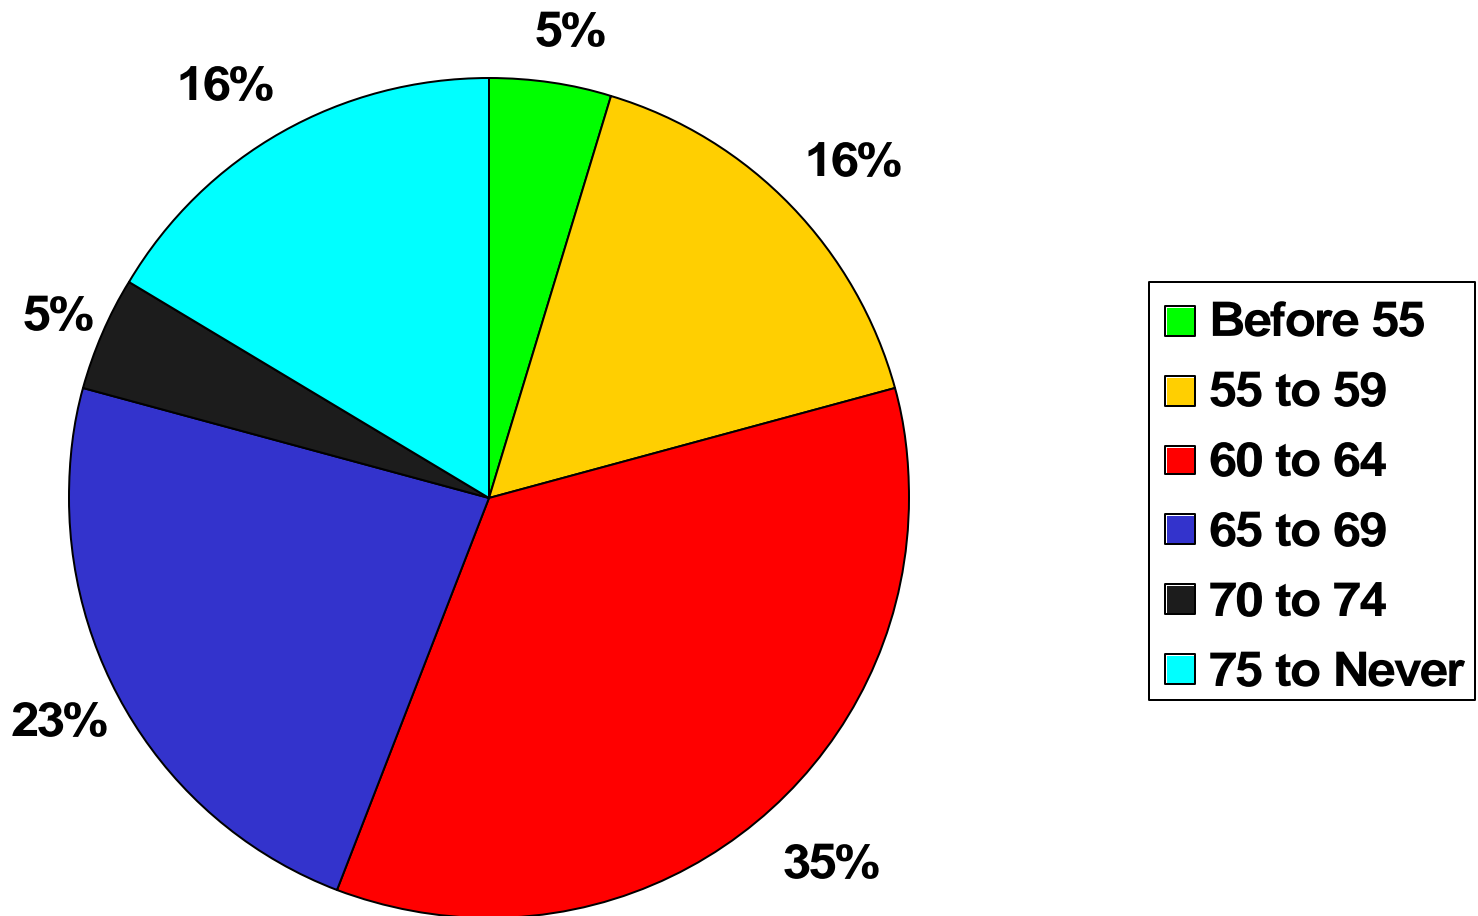

East Central Mini-Conference

**How will Aging and Diversity
Impact Your Community?**

April 29, 2005

Your Ethnicity

- CKUC.
- White
- Caucasian
- White, non-Hispanic
- Polish
- German
- American
- Austrian
- Bavarian
- Asian
- Hispanic
- Northern European
- Hmong
- Norwegian
- English

Your Age

Your Retirement Age

Individuality vs. Community

-  Individual **ALWAYS** more important
-  Individual **USUALLY** more important
-  Individual/Community **EQUALLY** important
-  Community **USUALLY** more important
-  Community **ALWAYS** more important