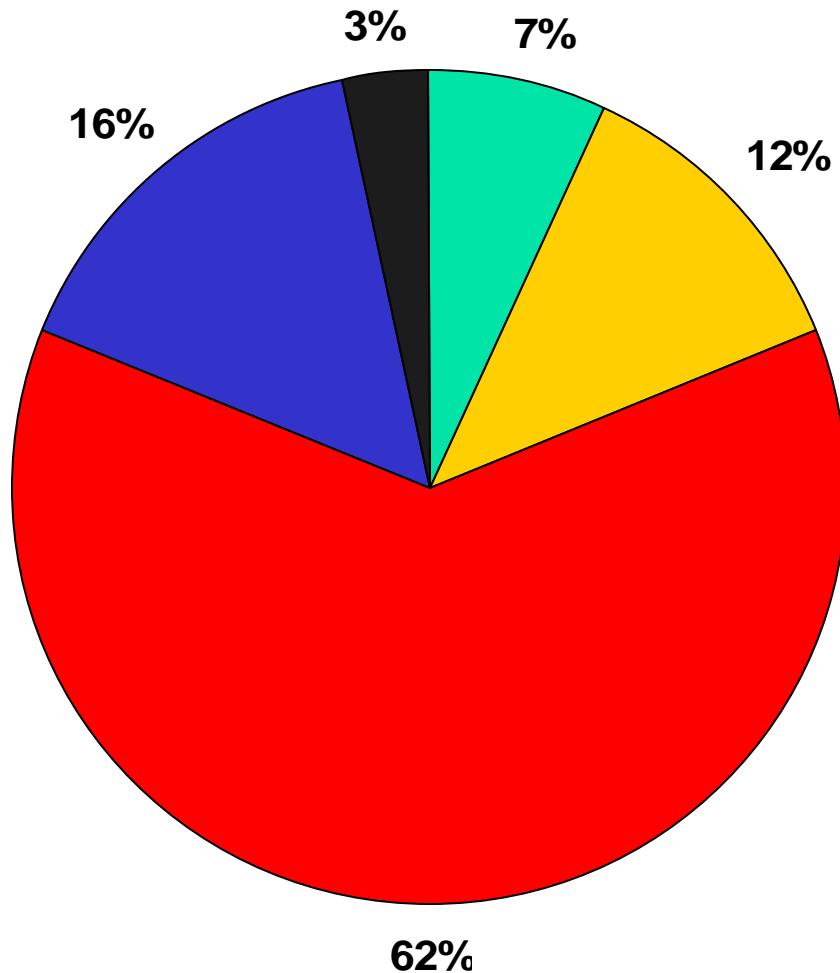

East Central Mini-Conference

**How will Aging and Diversity
Impact Your Community?**

April 29, 2005

Your Ethnicity

- CKUC.
- White
- Caucasian
- White, non-Hispanic
- Polish
- German
- American
- Austrian
- Bavarian
- Asian
- Hispanic
- Northern European
- Hmong
- Norwegian
- English

Your Age

Your Retirement Age

Individuality vs. Community

-  Individual **ALWAYS** more important
-  Individual **USUALLY** more important
-  Individual/Community **EQUALLY** important
-  Community **USUALLY** more important
-  Community **ALWAYS** more important