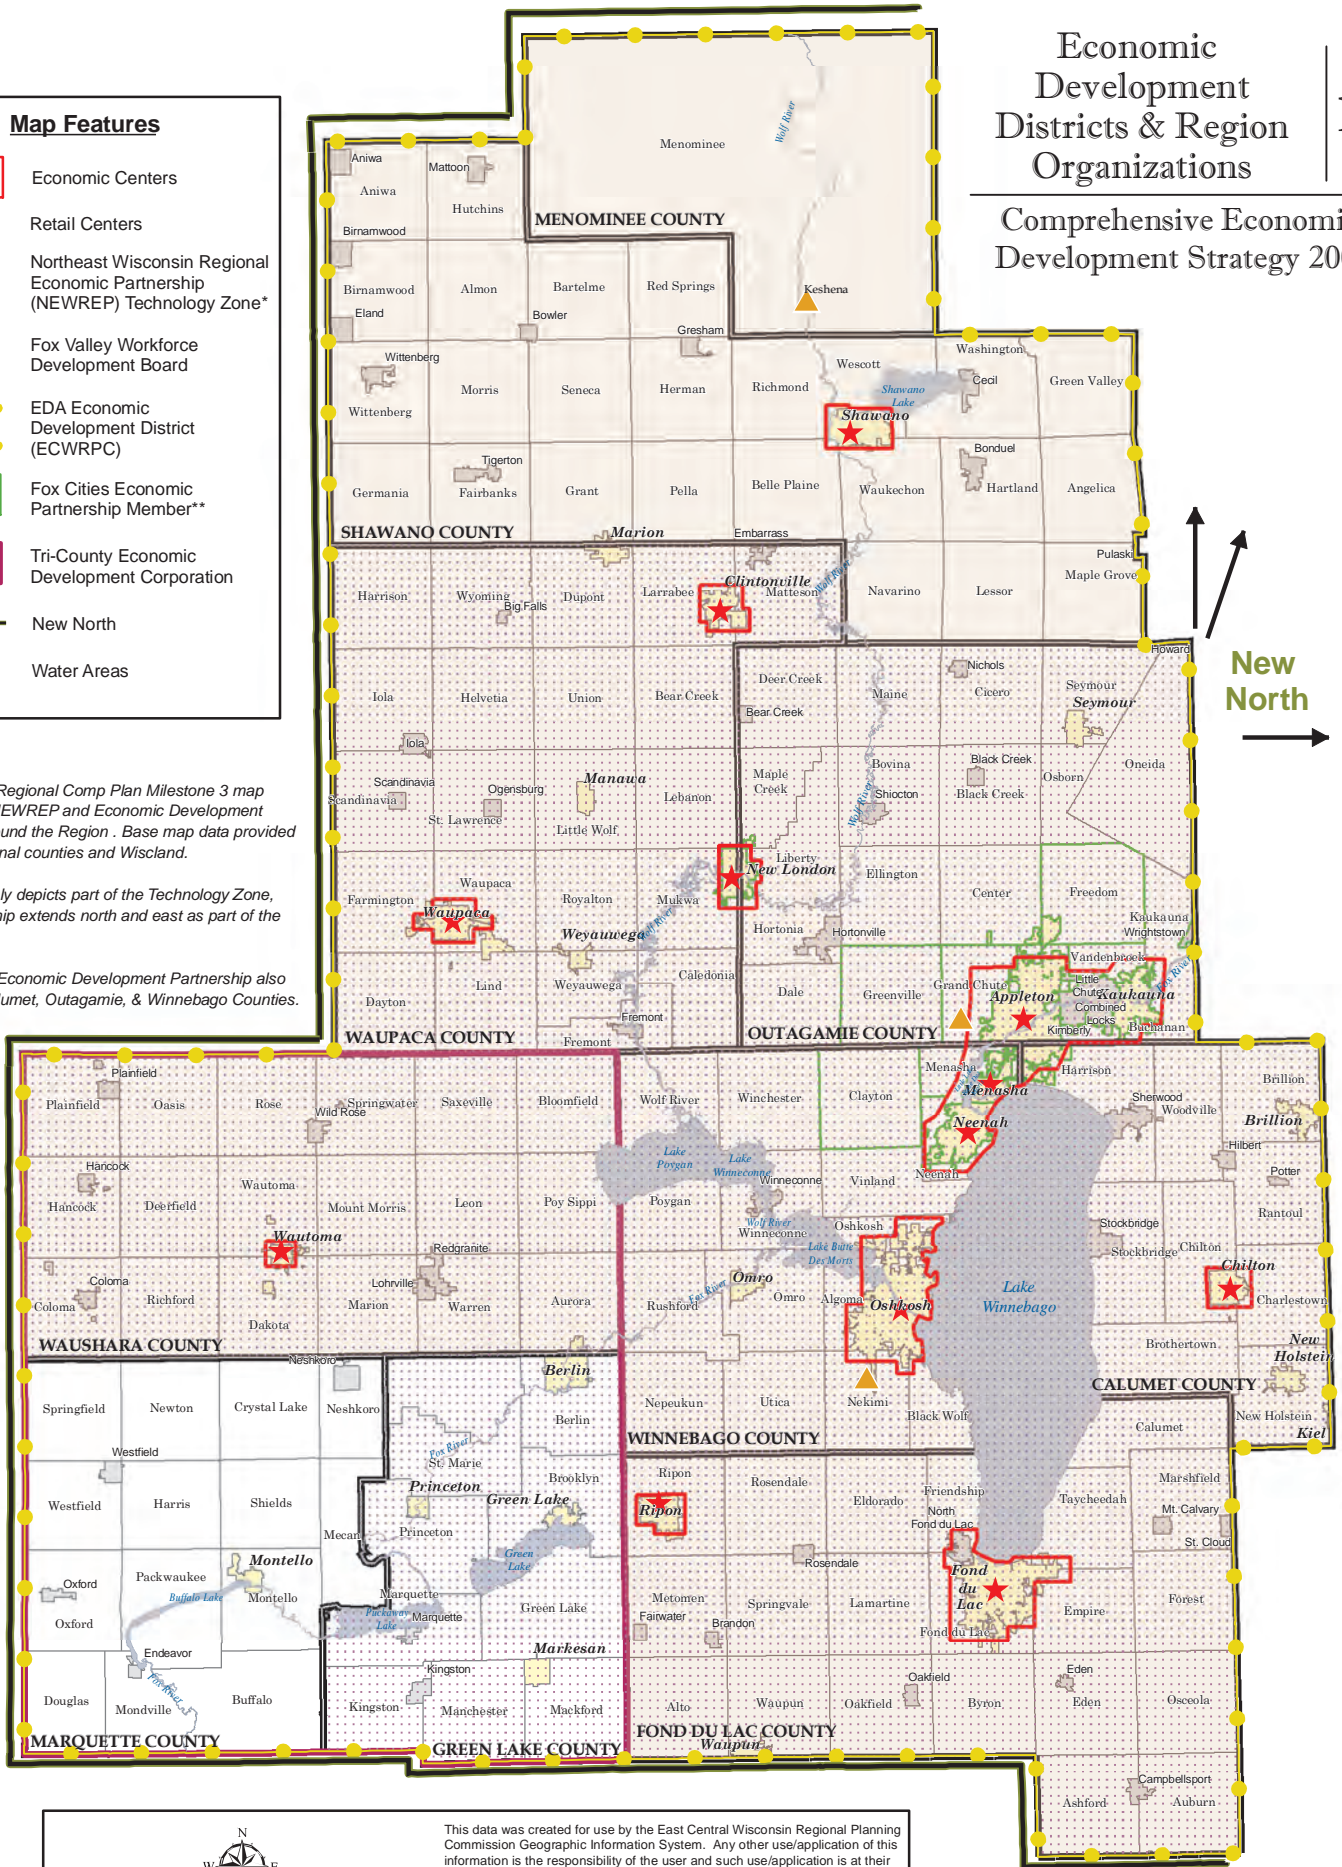

Economic Development Districts & Region Organizations

16

Comprehensive Economic Development Strategy 2008

Map Features

- Economic Centers
- Retail Centers
- Northeast Wisconsin Regional Economic Partnership (NEWREP) Technology Zone*
- Fox Valley Workforce Development Board
- EDA Economic Development District (ECWRPC)
- Fox Cities Economic Partnership Member**
- Tri-County Economic Development Corporation
- New North
- Water Areas

Sources:

ECWRPC's Regional Comp Plan Milestone 3 map data 2005, NEWREP and Economic Development agencies around the Region. Base map data provided by the Regional counties and Wiscland.

*The map only depicts part of the Technology Zone, the partnership extends north and east as part of the New North.

**Fox Cities Economic Development Partnership also includes Calumet, Outagamie, & Winnebago Counties.

New North