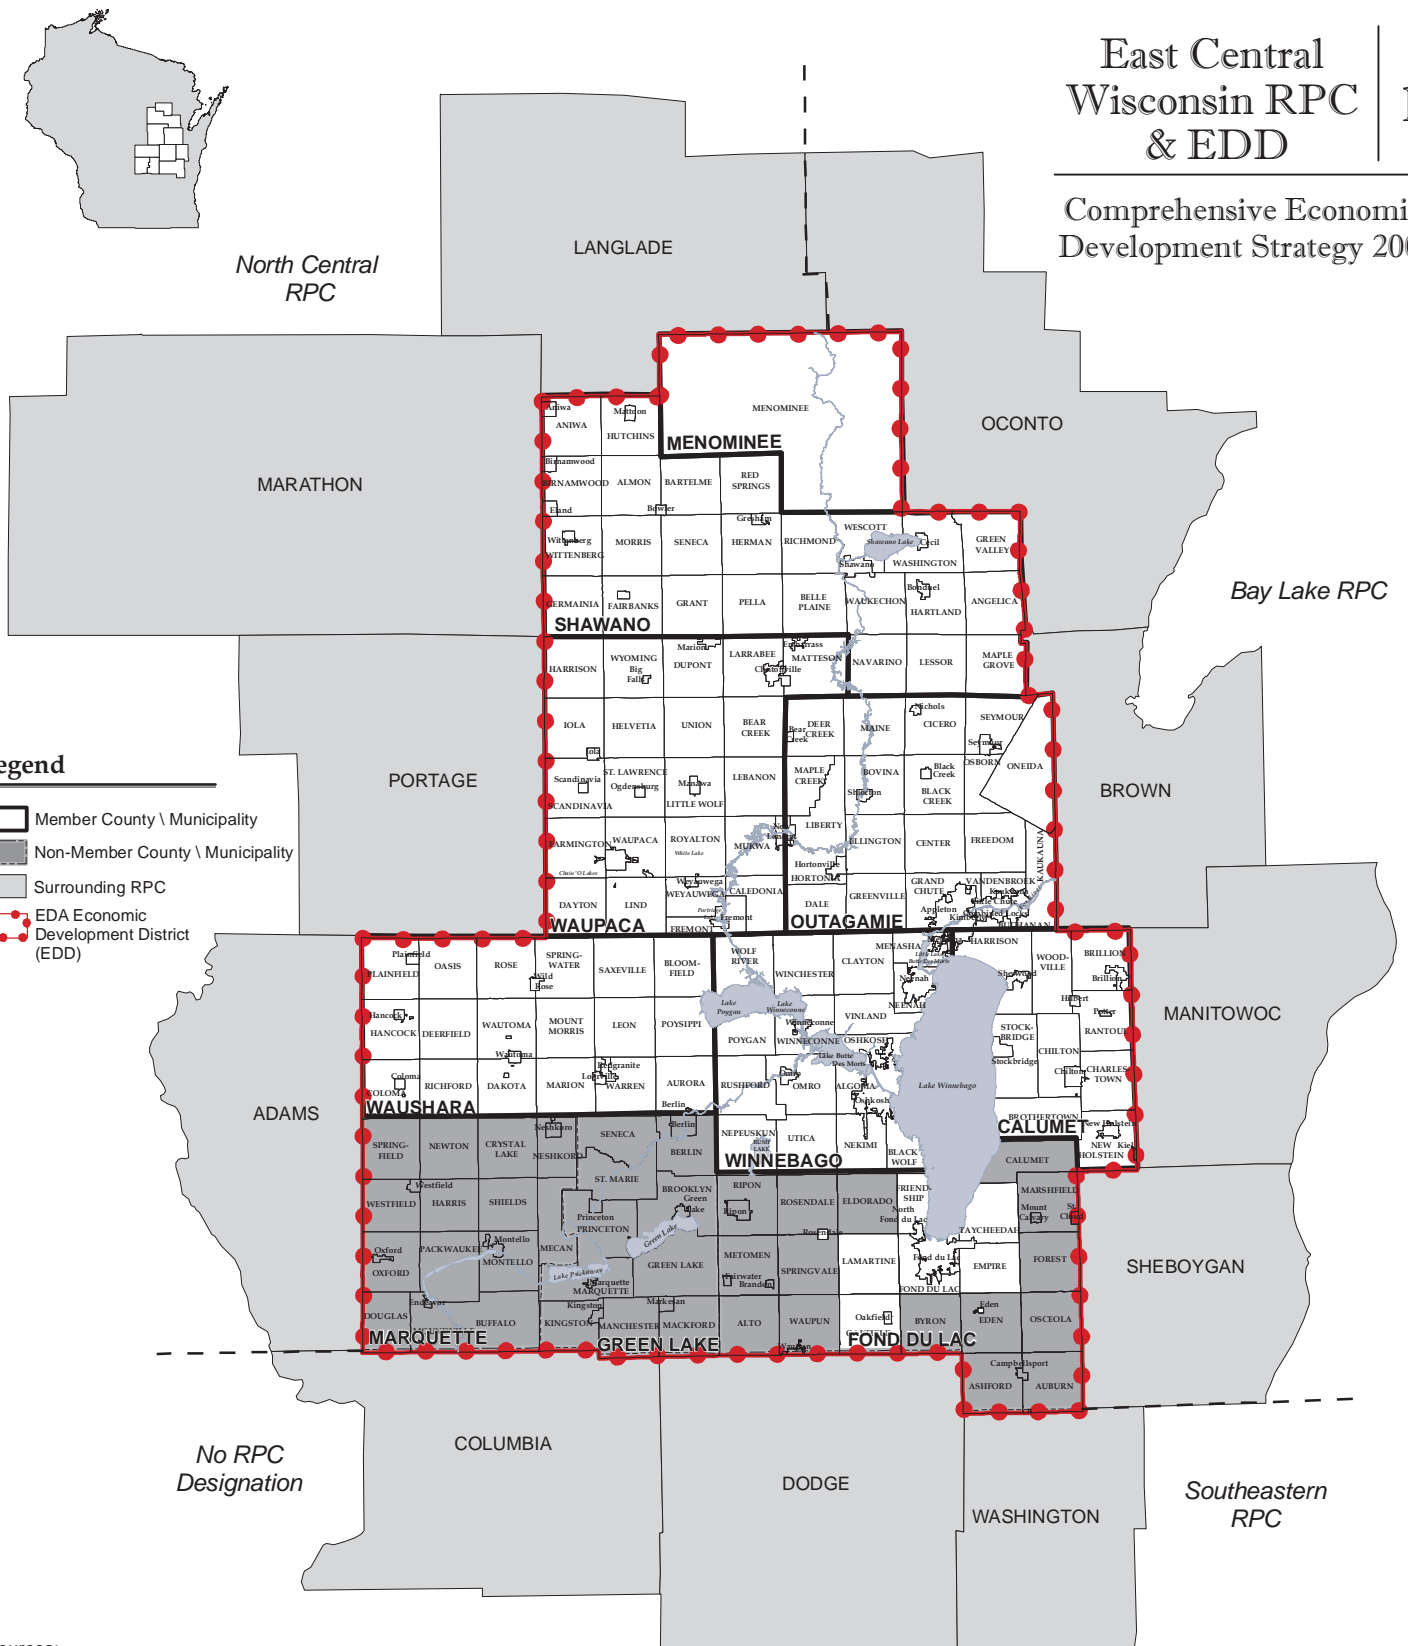

East Central Wisconsin RPC & EDD

1

Comprehensive Economic Development Strategy 2008

Legend

- Member County \ Municipality
- Non-Member County \ Municipality
- Surrounding RPC
- EDA Economic Development District (EDD)

Sources:

Member County information provided by ECWRPC 2008.
Base map data provided by the Regional counties and
DNR Wisconsin data.