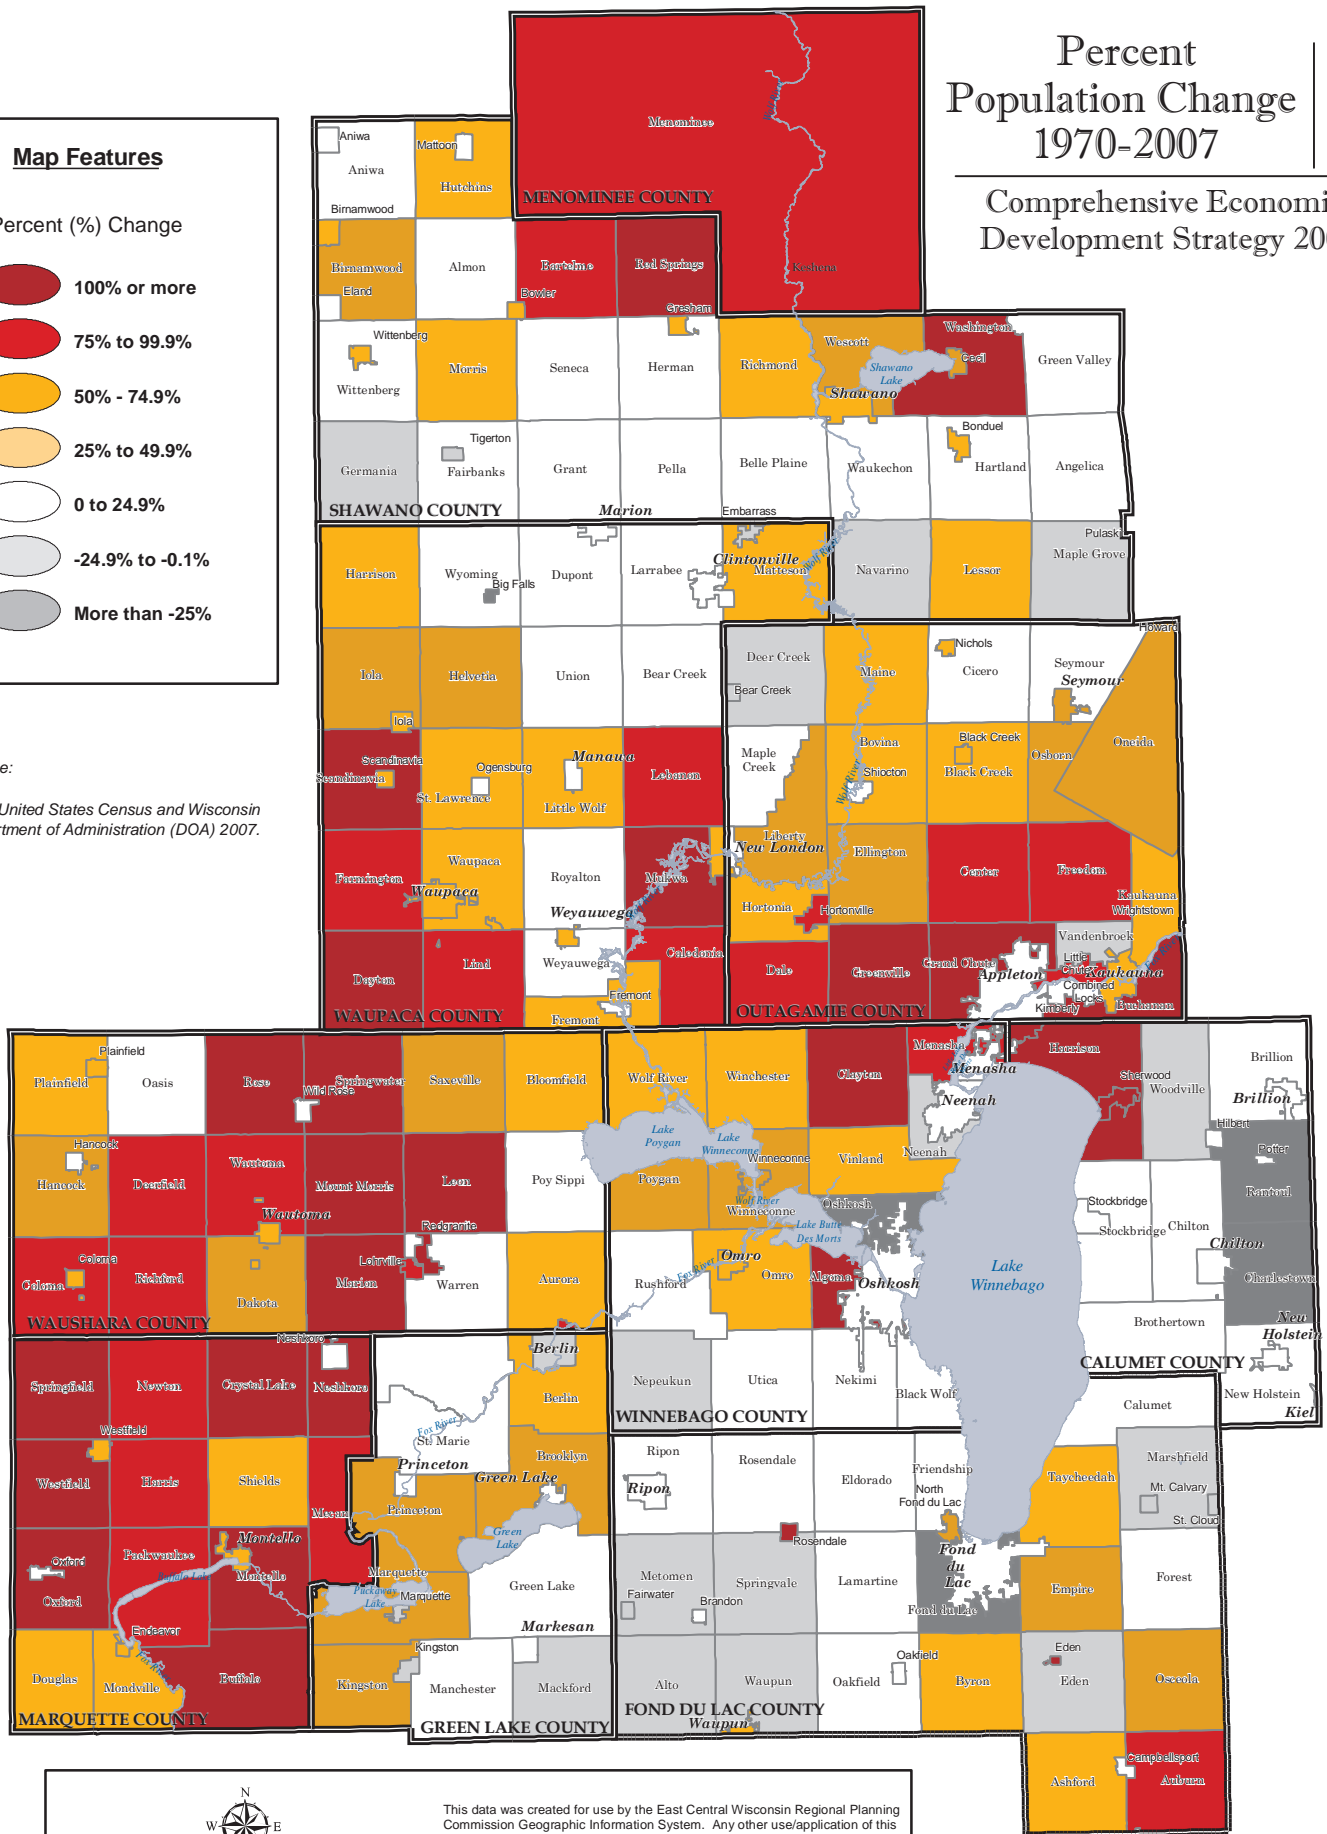

Source:

1970 United States Census and Wisconsin Department of Administration (DOA) 2007.