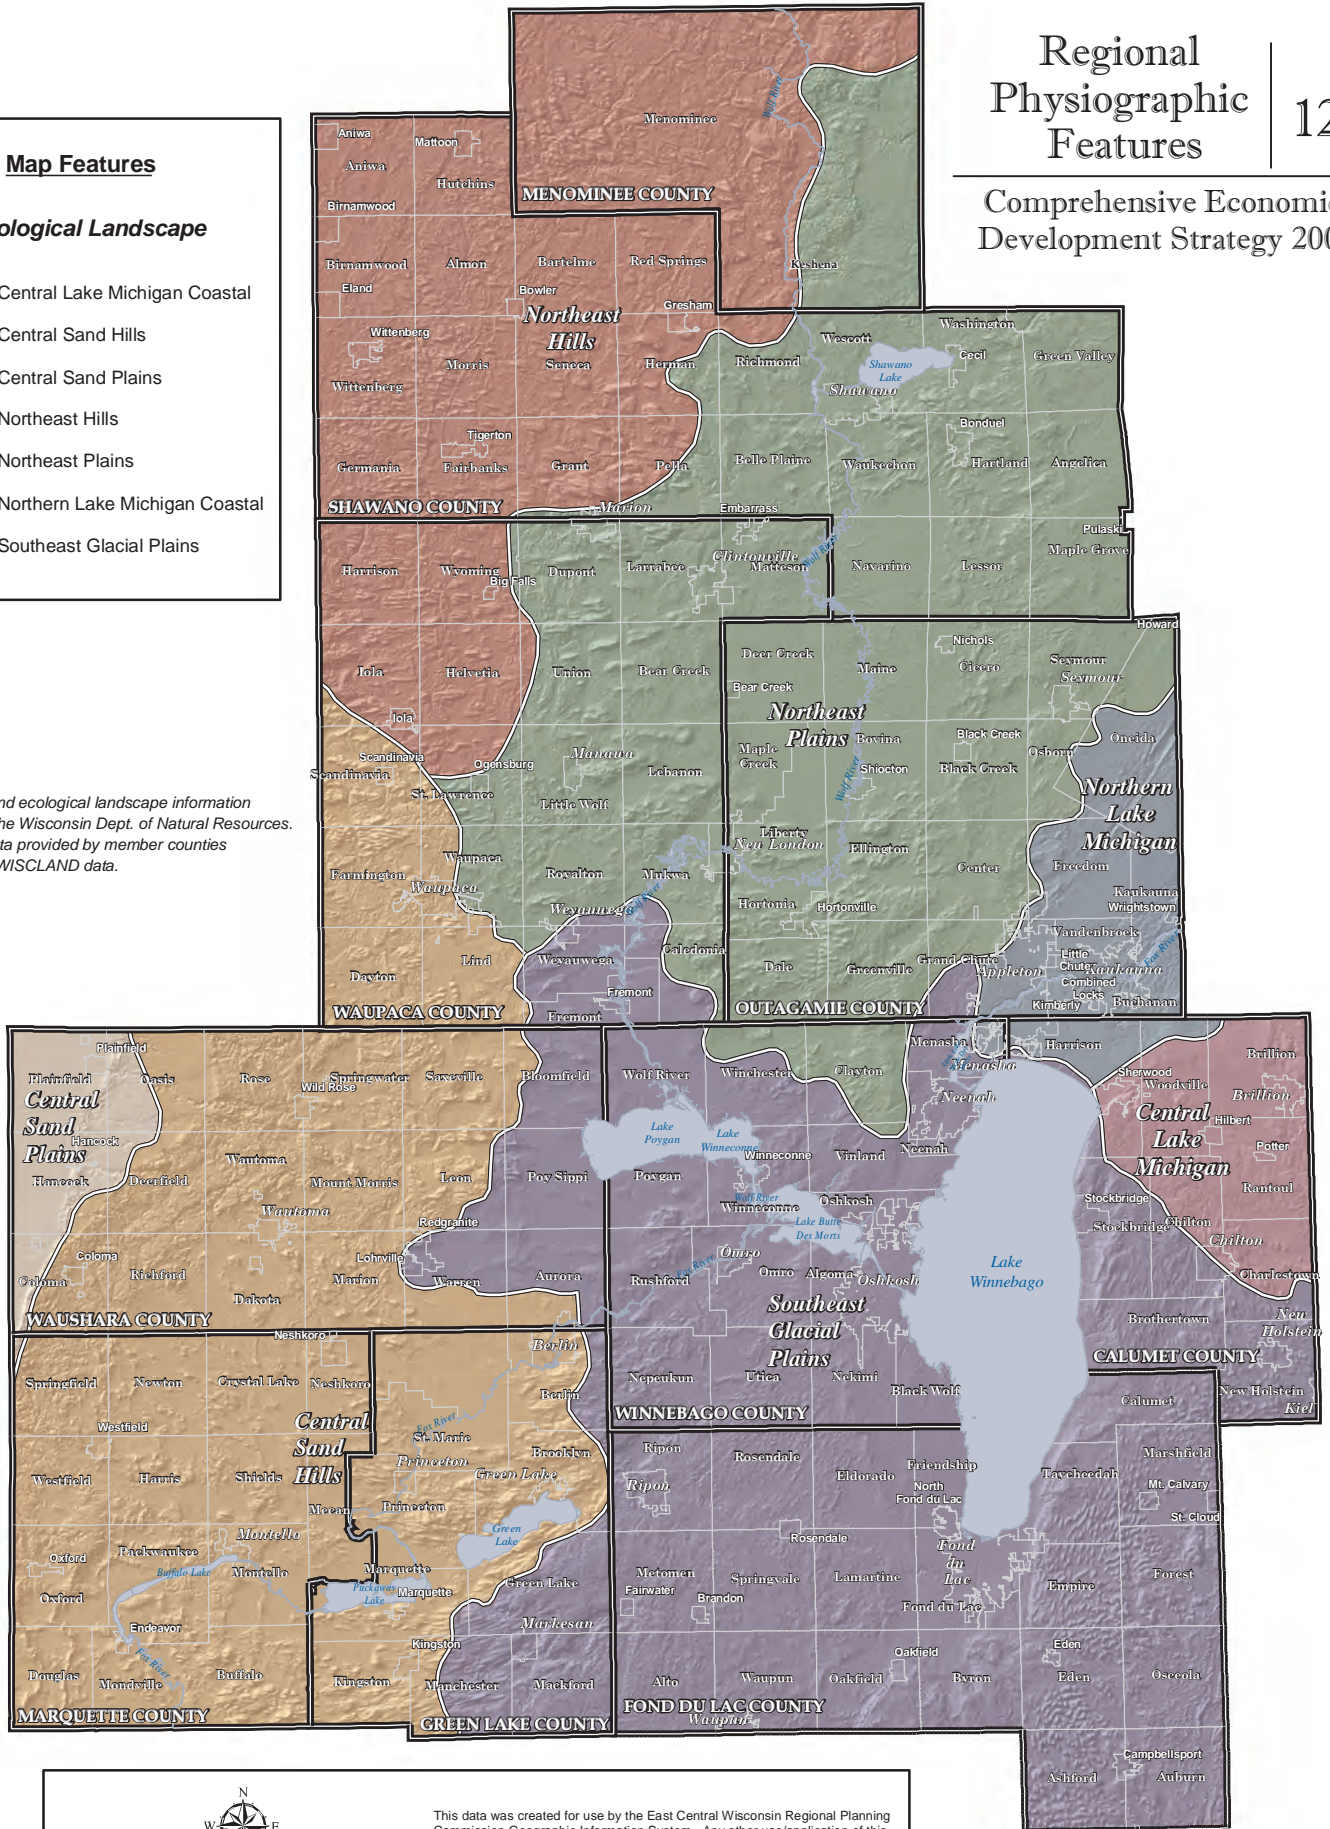

Map Features

Ecological Landscape

- Central Lake Michigan Coastal
- Central Sand Hills
- Central Sand Plains
- Northeast Hills
- Northeast Plains
- Northern Lake Michigan Coastal
- Southeast Glacial Plains

Sources:

Hillshading and ecological landscape information provided by the Wisconsin Dept. of Natural Resources. Base Map data provided by member counties and WIDNR WISCLAND data.

Prepared May, 2008 By:
East Central Wisconsin Regional
Planning Commission
400 Ahnaip Street, Suite 100
Menasha, Wisconsin 54952