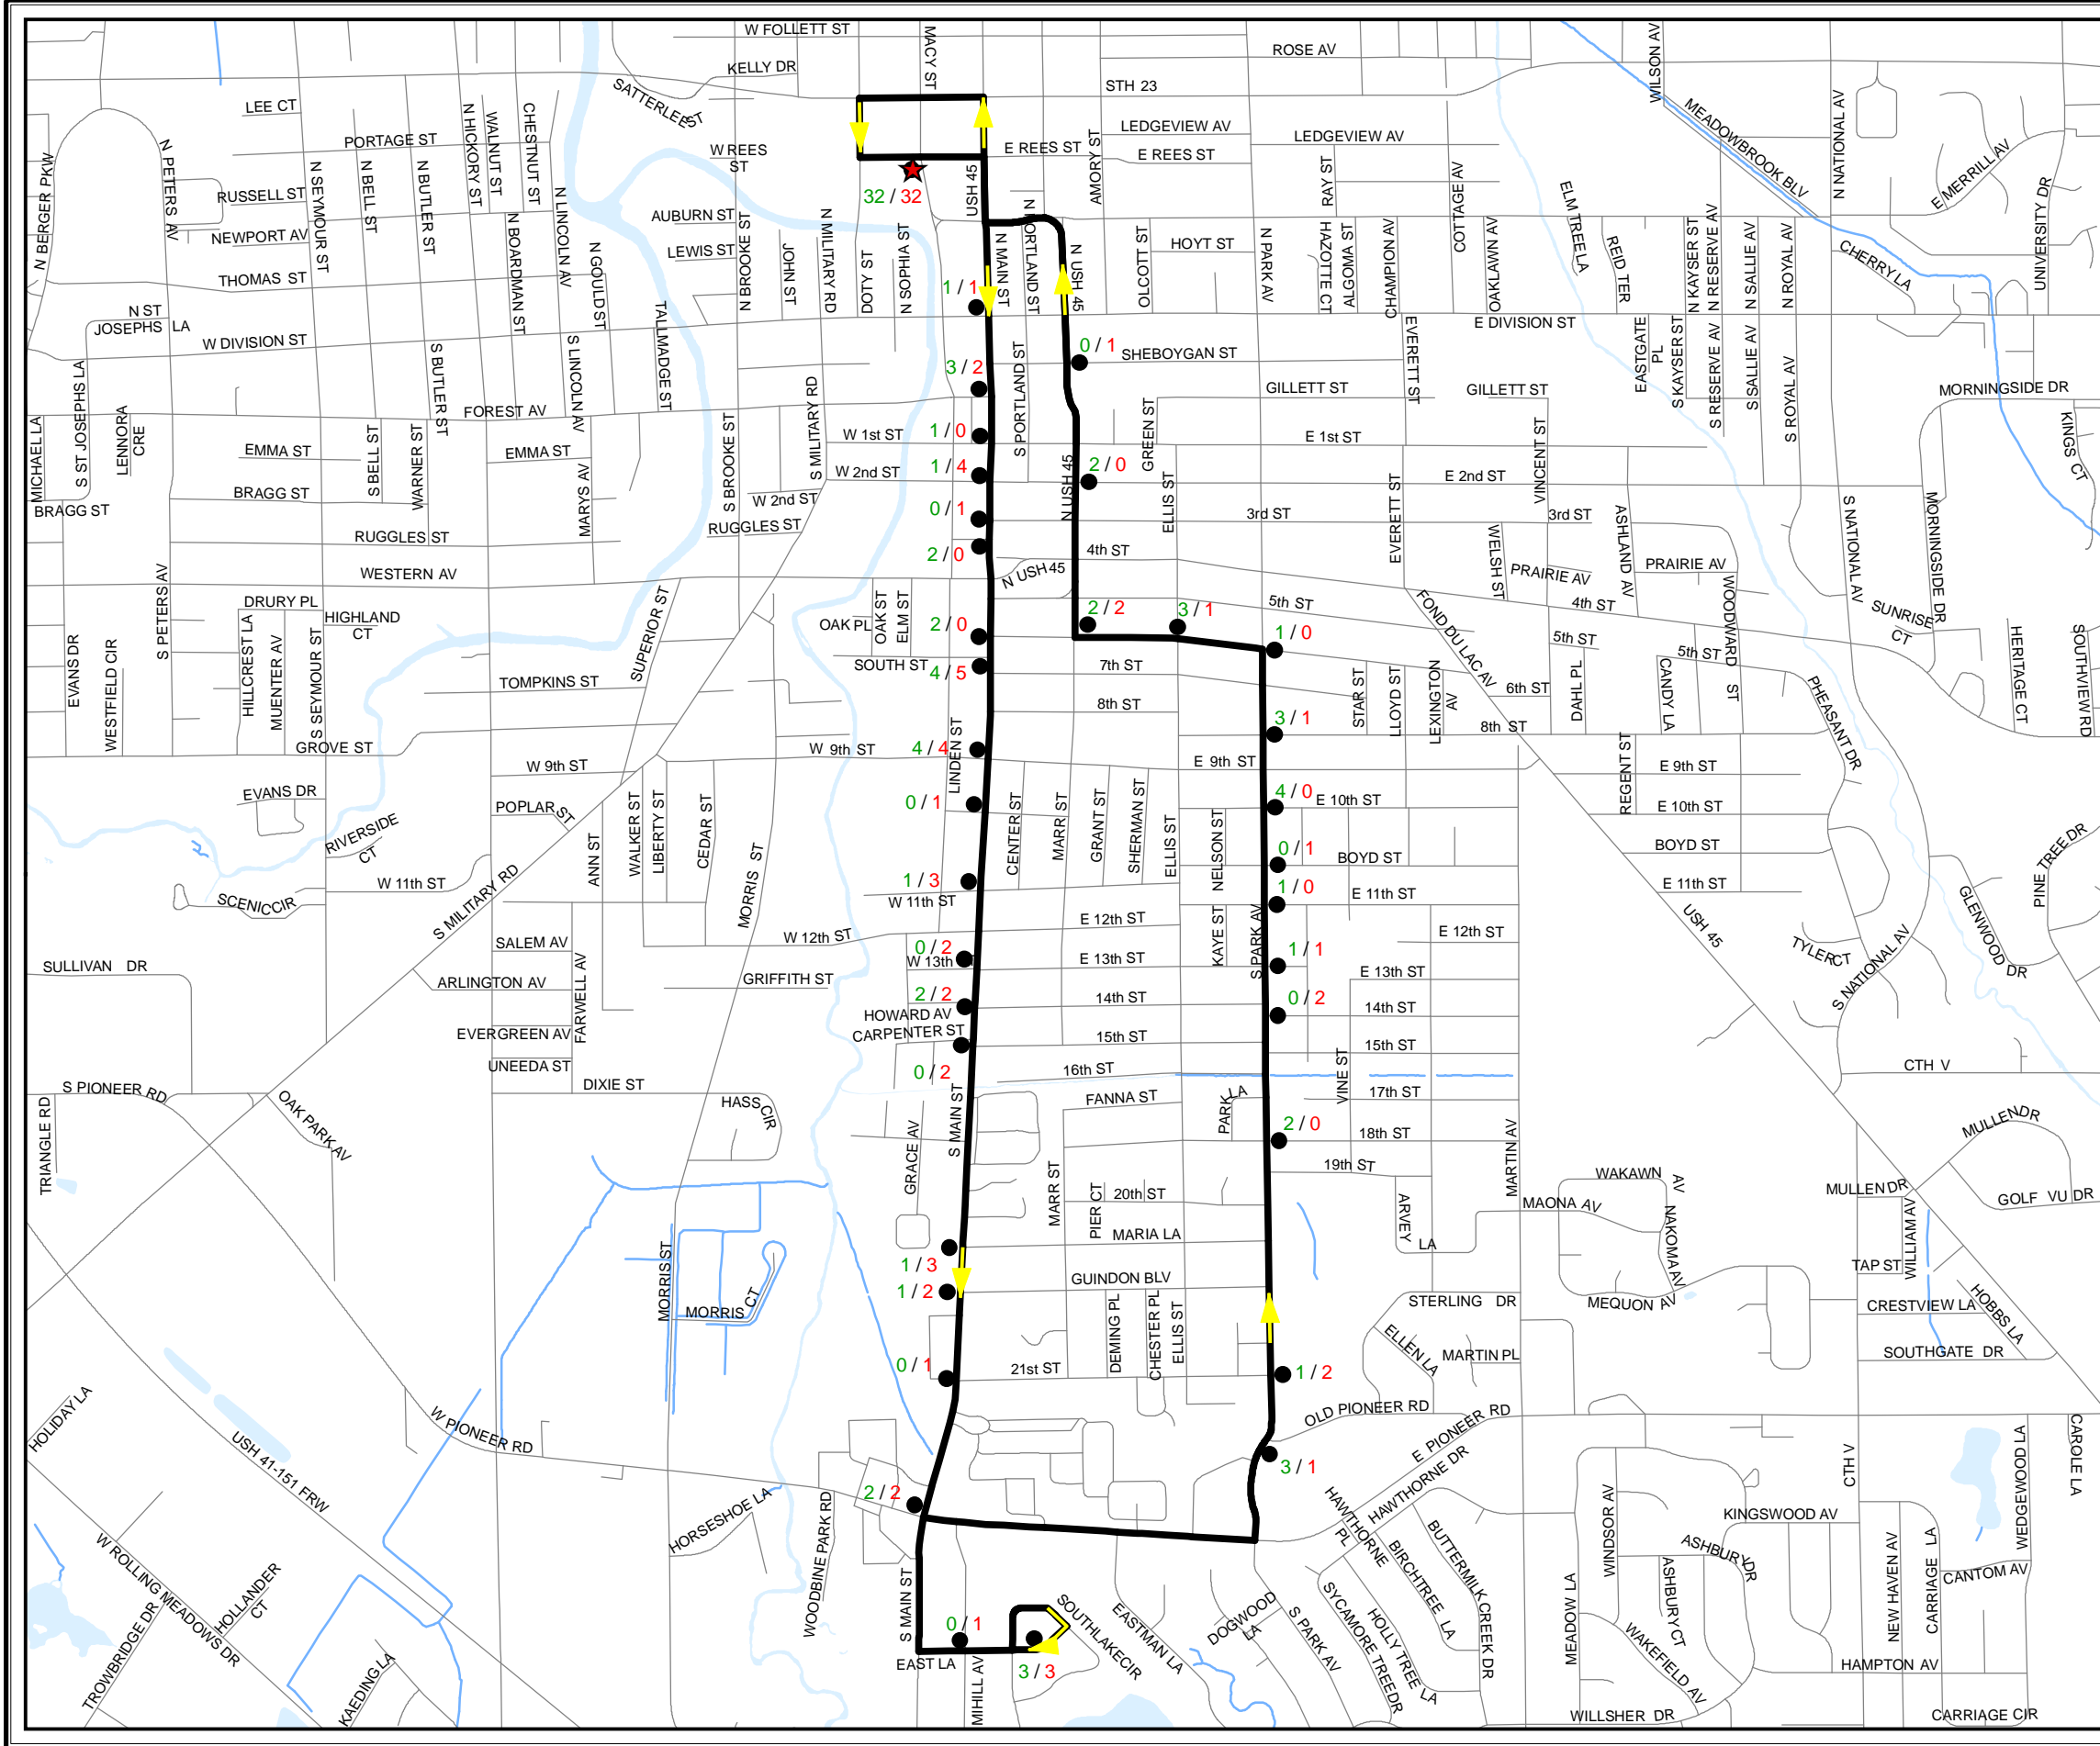

# Exhibit #10

## Fond du Lac Transit System

### Route 40

-  Transit Center
-  Route 40
-  Road Centerline
-  Boarding/Alighting
-  Water

Source: Digital base data provided by Fond du Lac Co., 2007.  
Route data created from Fond du Lac Transit data, 2007.

This data was created for use by the East Central Wisconsin Regional Planning Commission Geographic Information System. Any other use/application of this information is the responsibility of the user and such use/application is at their own risk. East Central Wisconsin Regional Planning Commission disclaims all liability regarding fitness of the information for any use other than for East Central Wisconsin Regional Planning Commission business.