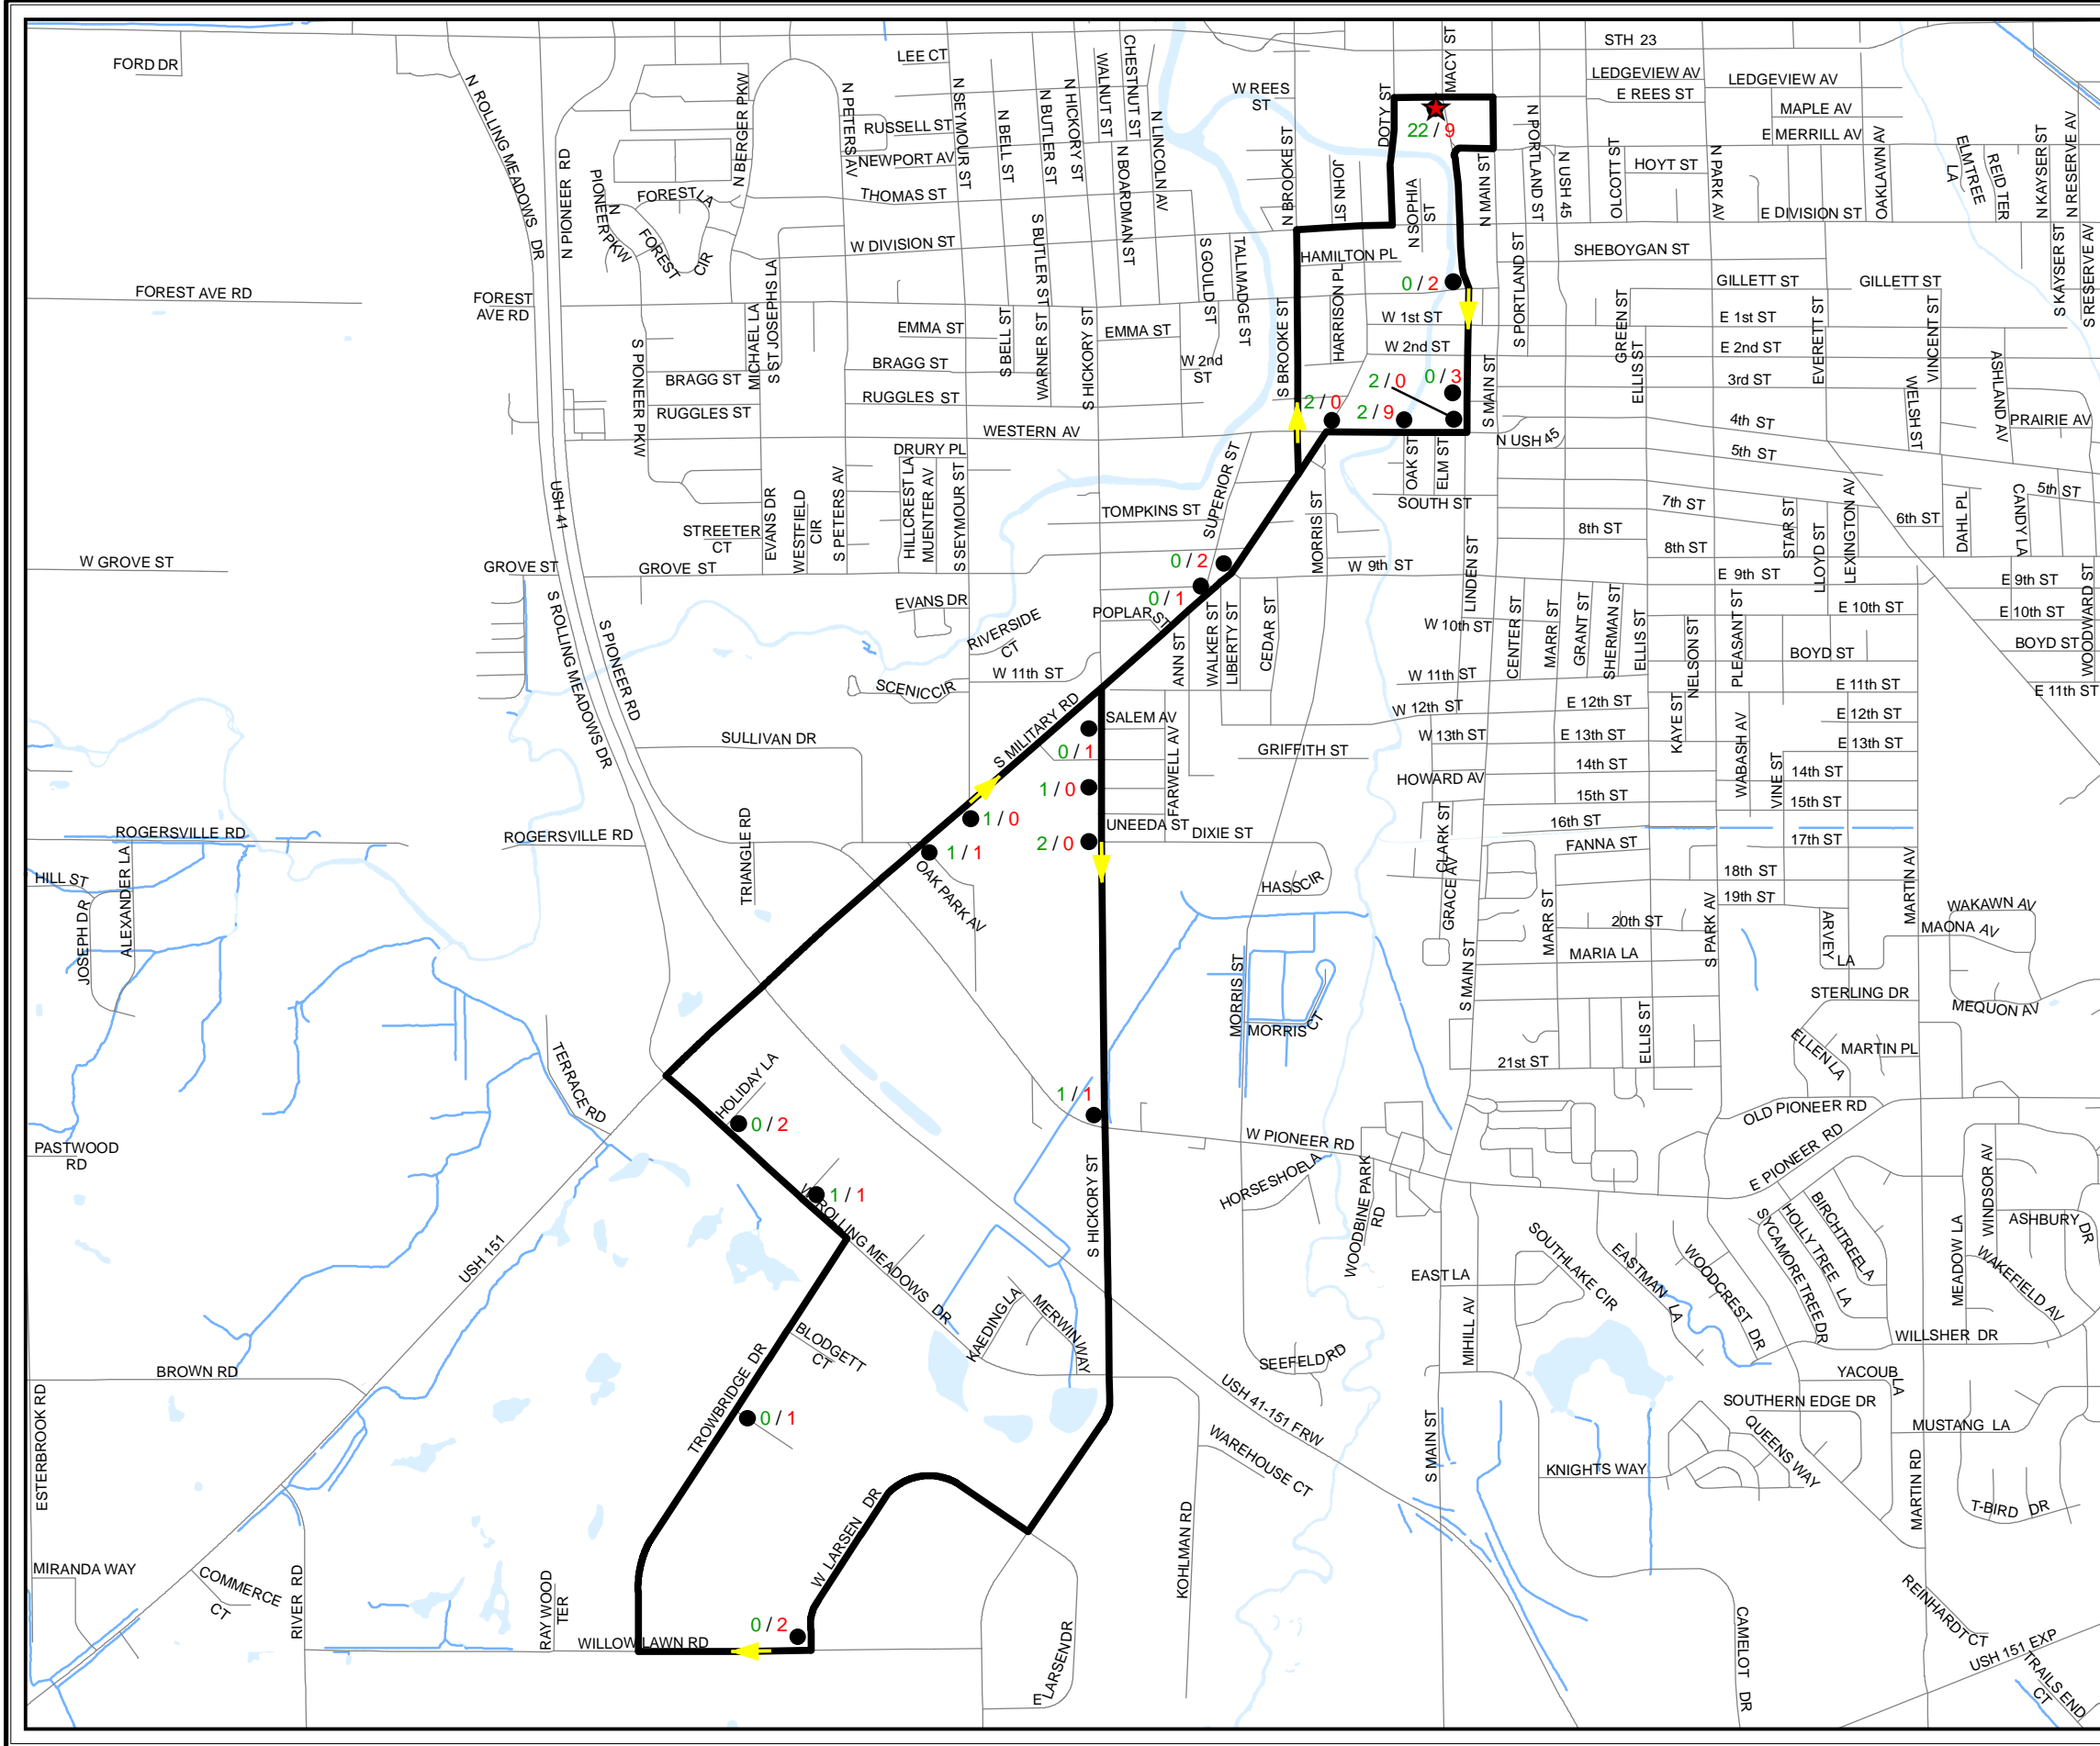

# Exhibit #11

## Fond du Lac Transit System

### Route 45

-  Transit Center
-  Route 45
-  Road Centerline
-  Boarding/Alighting
-  Water

Source: Digital base data provided by Fond du Lac Co., 2007.  
Route data created from Fond du Lac Transit data, 2007.

This data was created for use by the East Central Wisconsin Regional Planning Commission Geographic Information System. Any other use/application of this information is the responsibility of the user and such use/application is at their own risk. East Central Wisconsin Regional Planning Commission disclaims all liability regarding fitness of the information for any use other than for East Central Wisconsin Regional Planning Commission business.