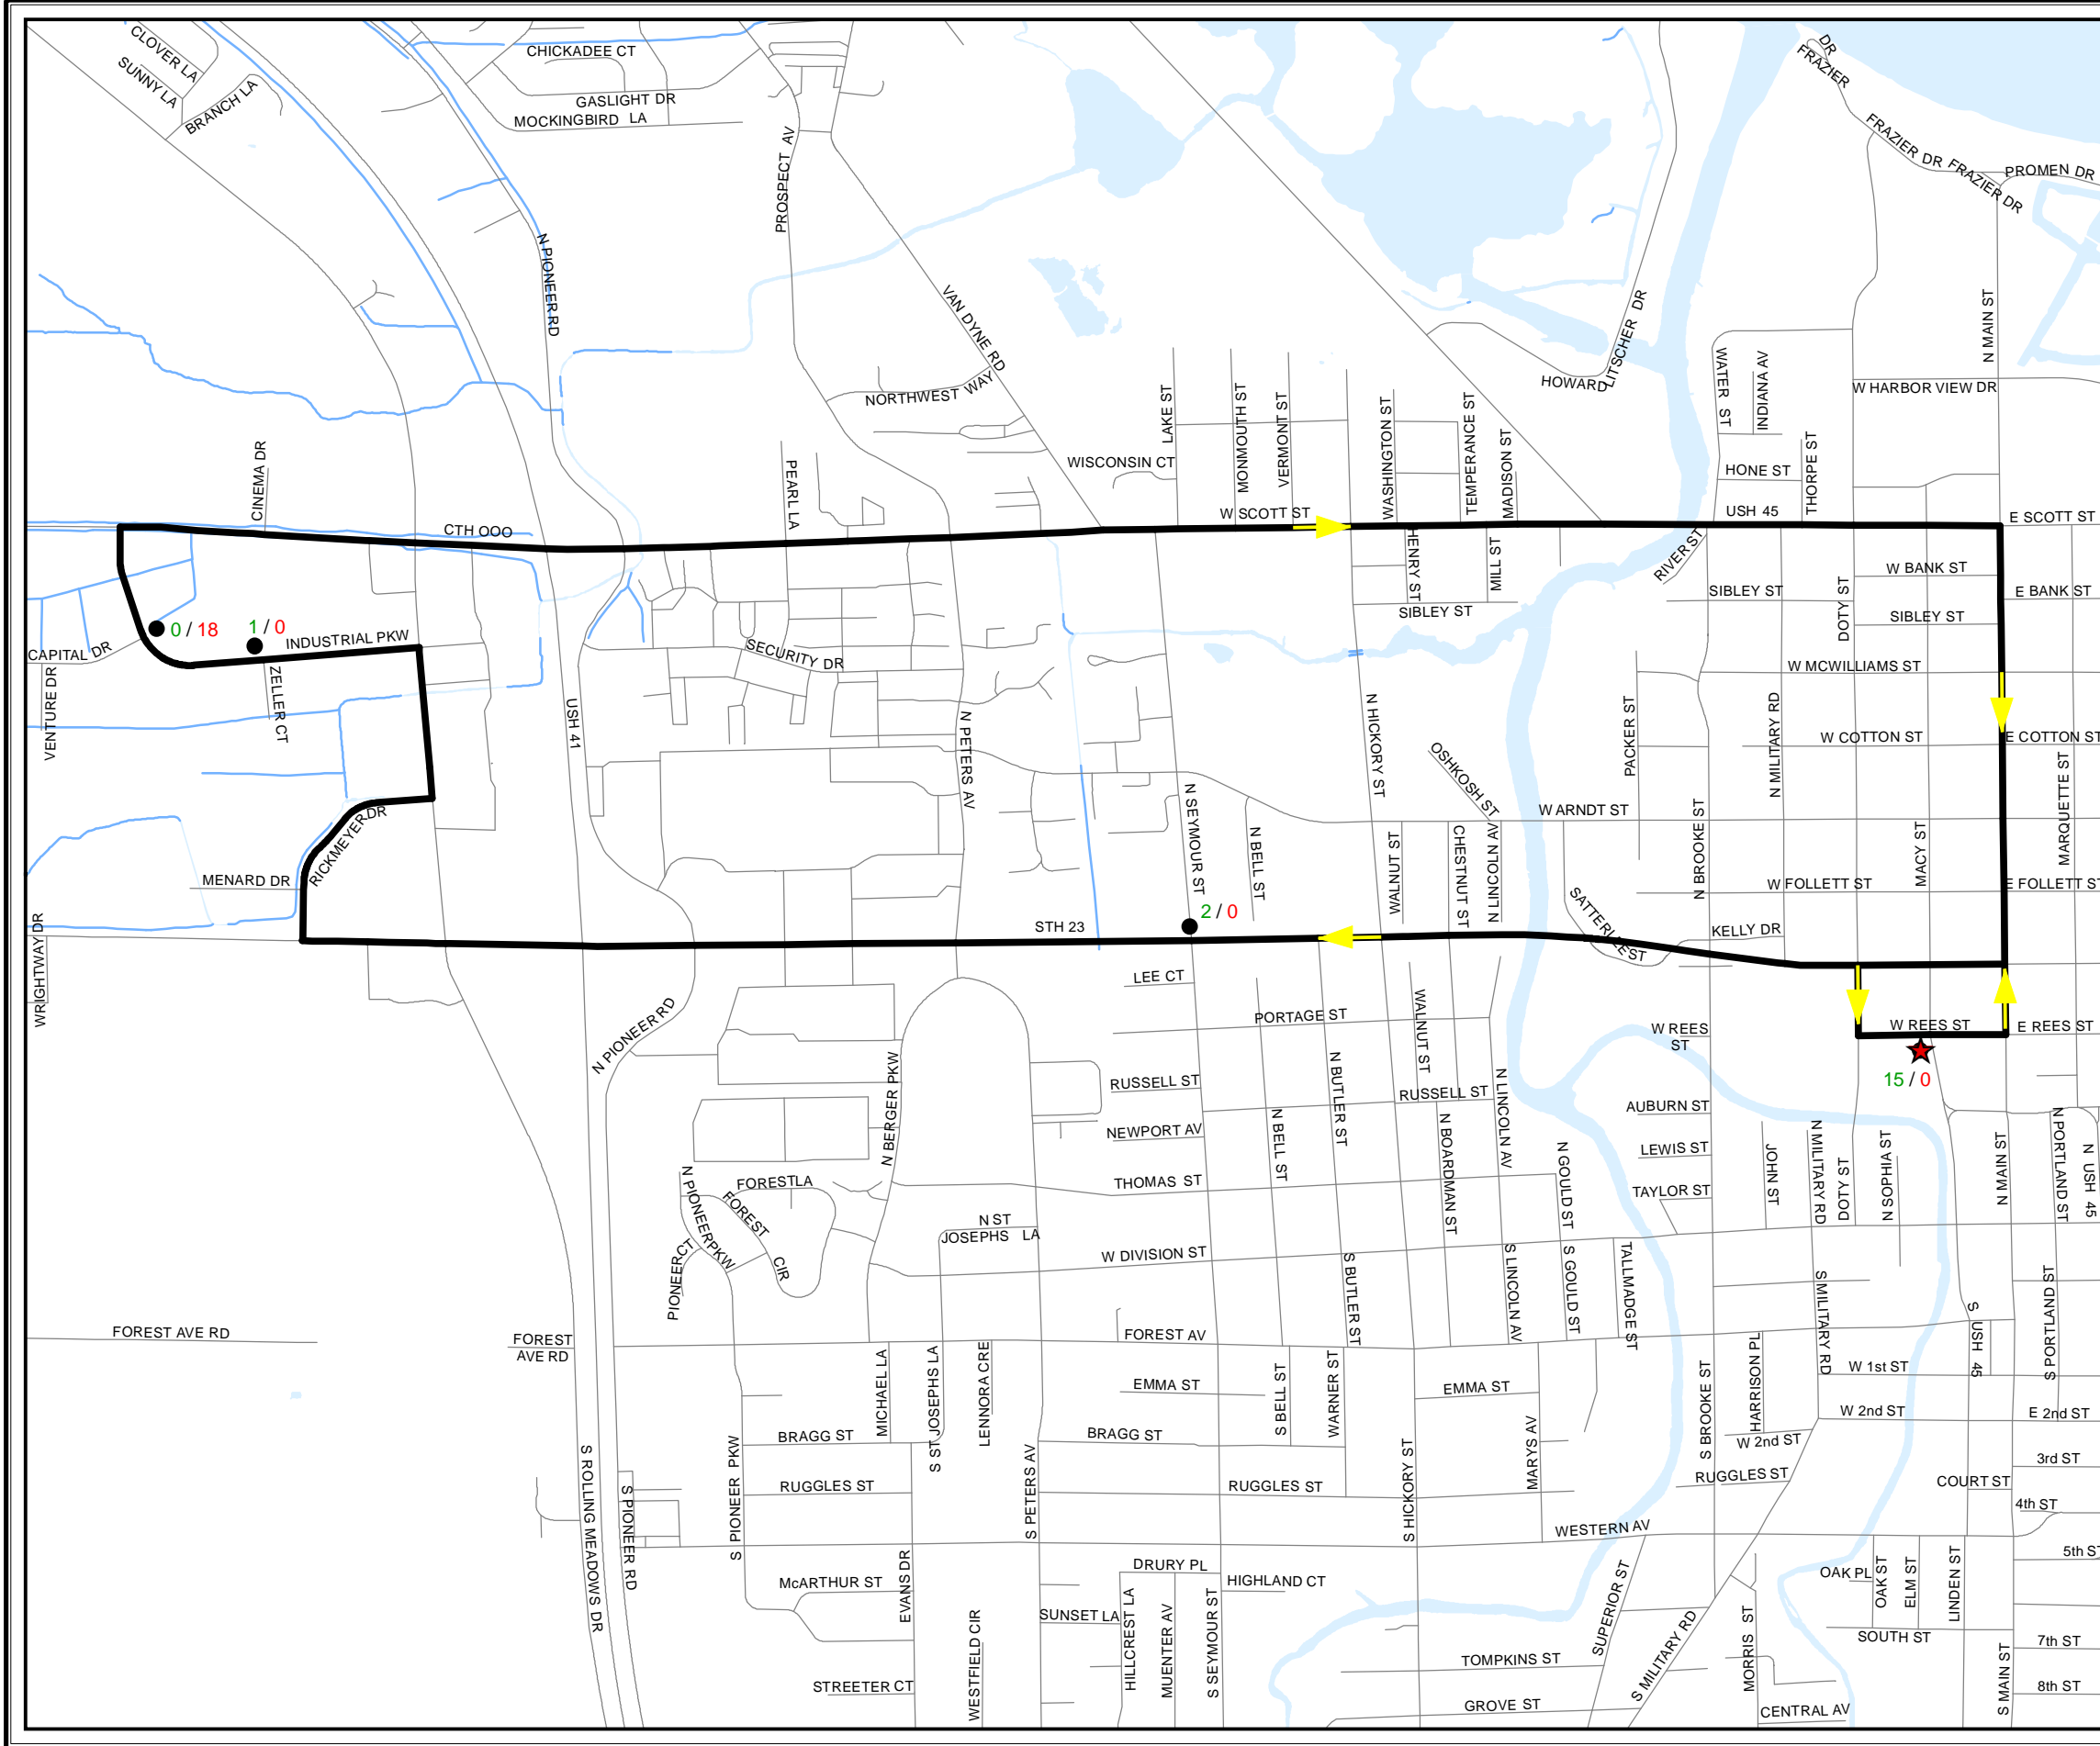

Exhibit #14

Fond du Lac Transit System Route 70

-  Transit Center
-  Route 70
-  Road Centerline
-  Boarding/Alighting
-  Water

Source: Digital base data provided by Fond du Lac Co., 2007.
Route data created from Fond du Lac Transit data, 2007.

This data was created for use by the East Central Wisconsin Regional Planning Commission Geographic Information System. Any other use/application of this information is the responsibility of the user and such use/application is at their own risk. East Central Wisconsin Regional Planning Commission disclaims all liability regarding fitness of the information for any use other than for East Central Wisconsin Regional Planning Commission business.