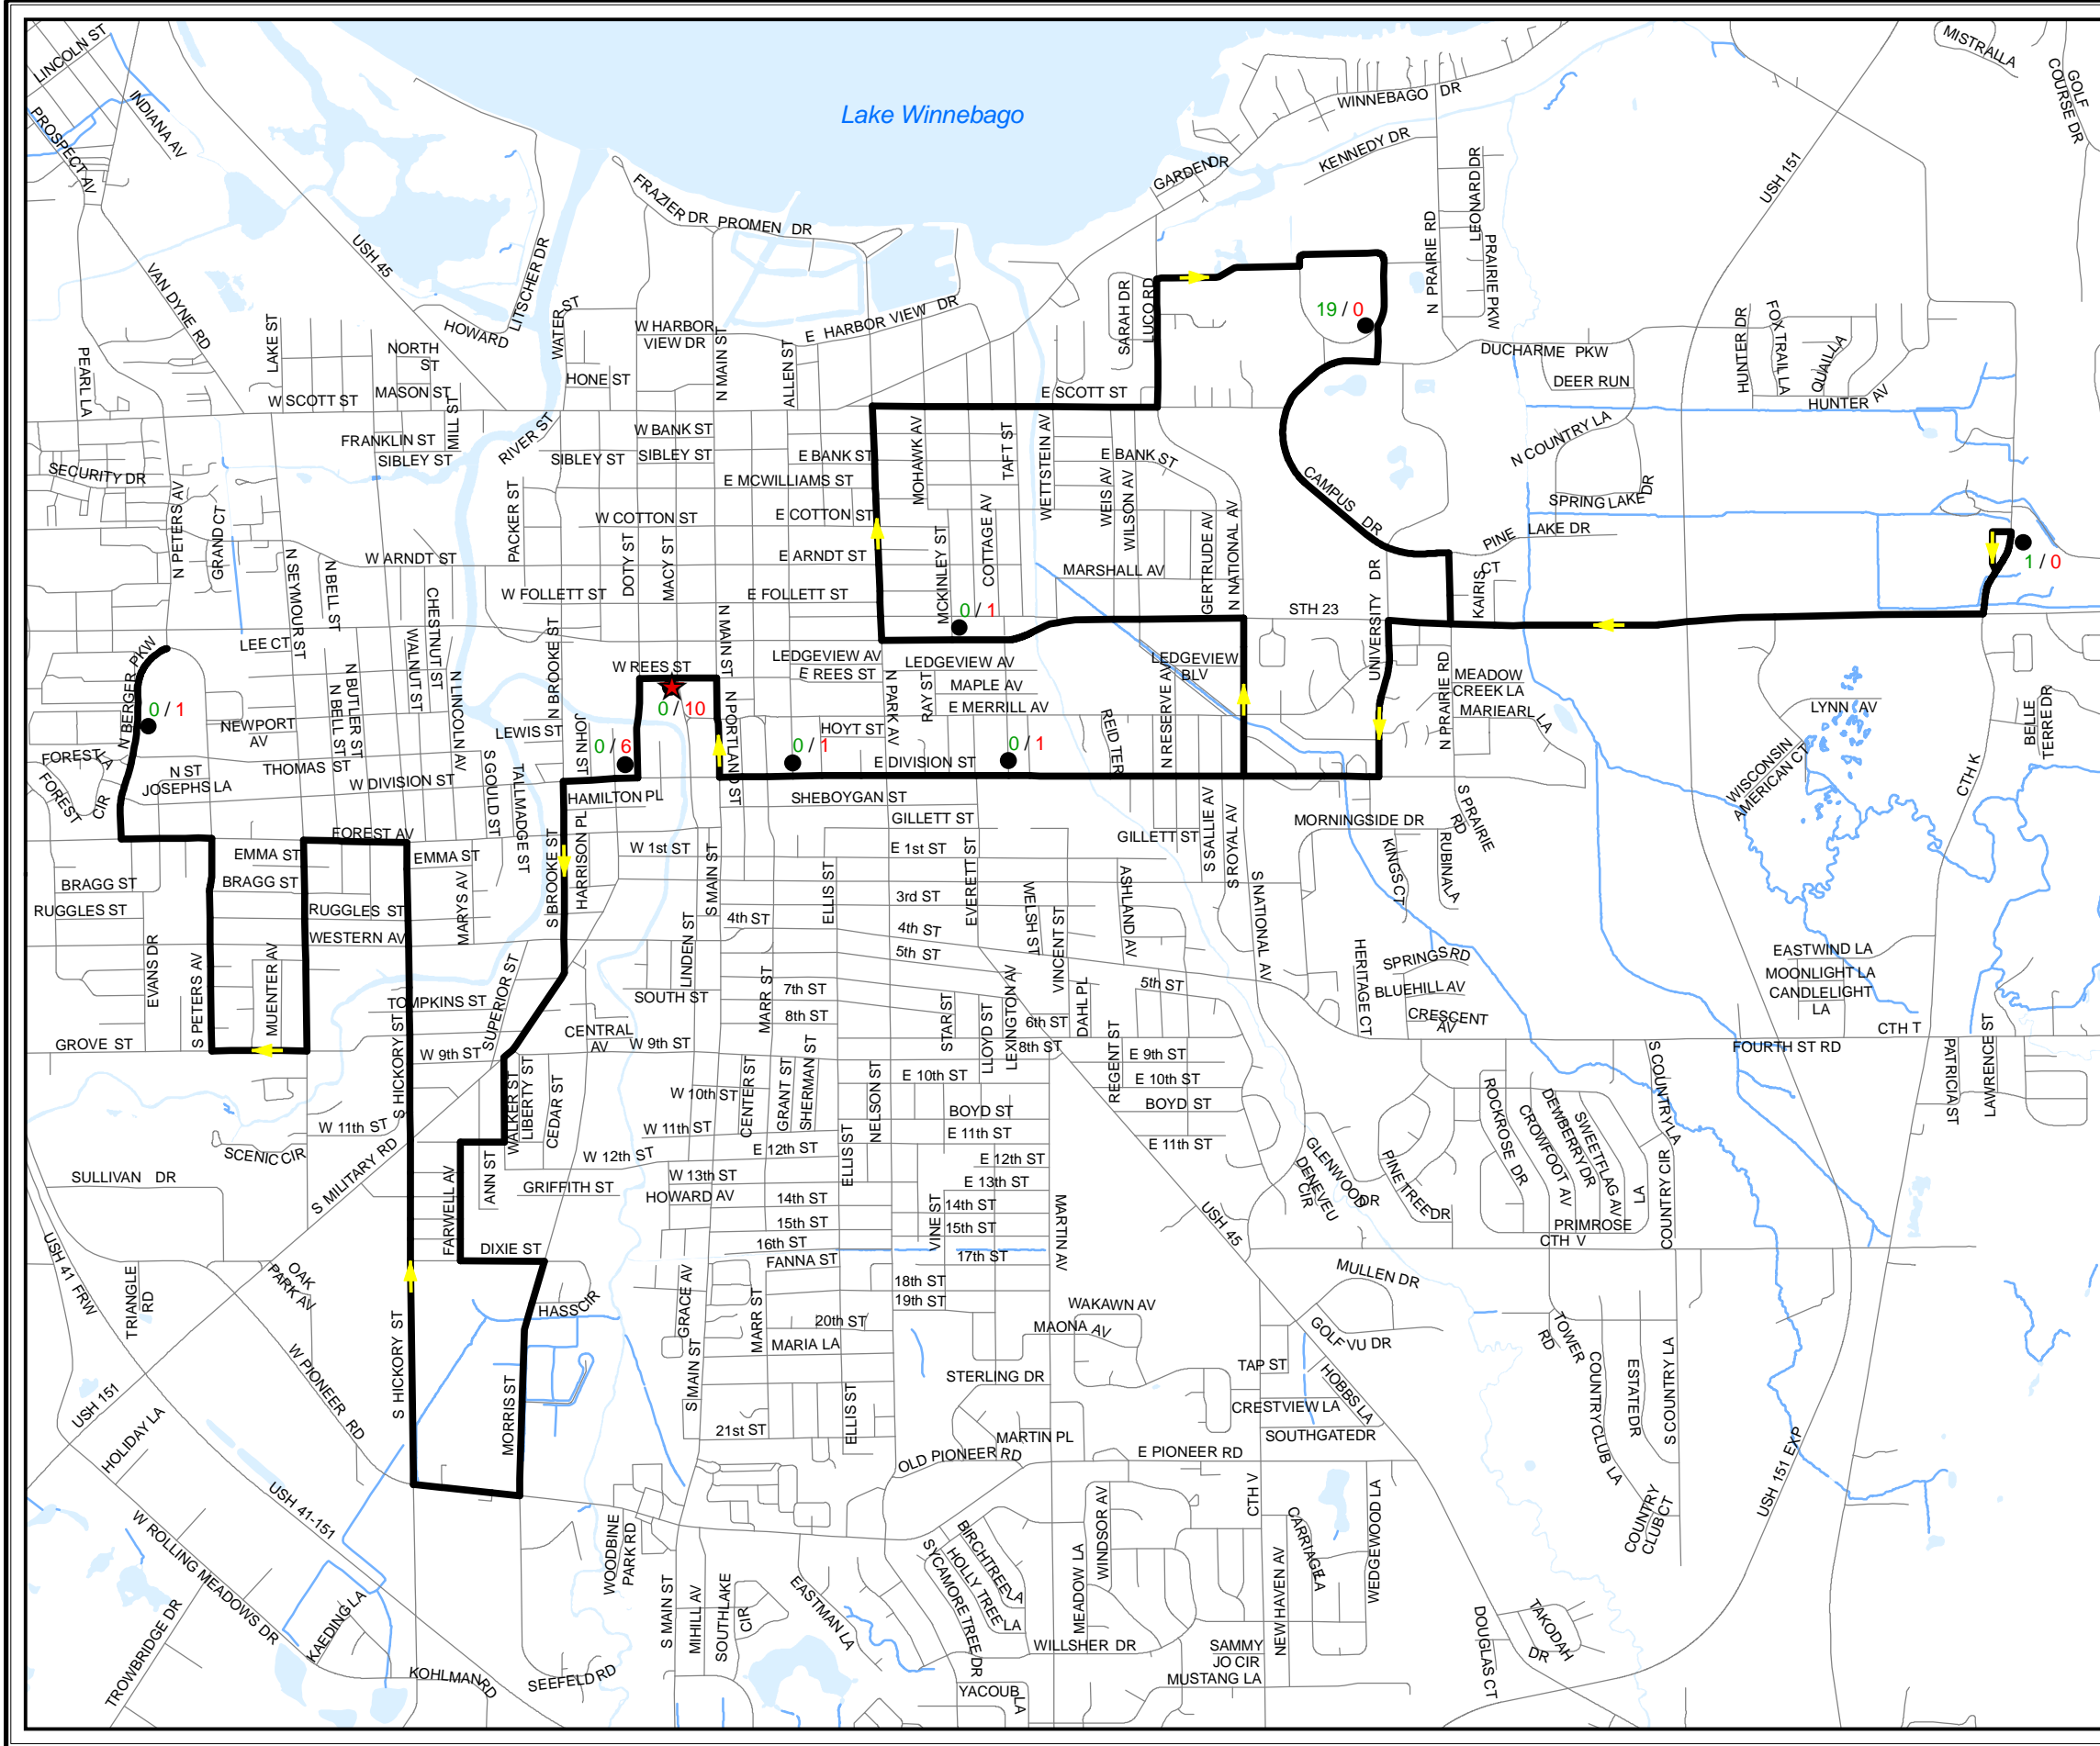

Exhibit #15-B

Fond du Lac Transit System

Route 120

School Tripper Route (Afternoon)

-  Transit Center
-  Route 120
-  Road Centerline
-  Boarding/Alighting
-  Water

Source: Digital base data provided by Fond du Lac Co., 2007.
Route data created from Fond du Lac Transit data, 2007.

This data was created for use by the East Central Wisconsin Regional Planning Commission Geographic Information System. Any other use/application of this information is the responsibility of the user and such use/application is at their own risk. East Central Wisconsin Regional Planning Commission disclaims all liability regarding fitness of the information for any use other than for East Central Wisconsin Regional Planning Commission business.