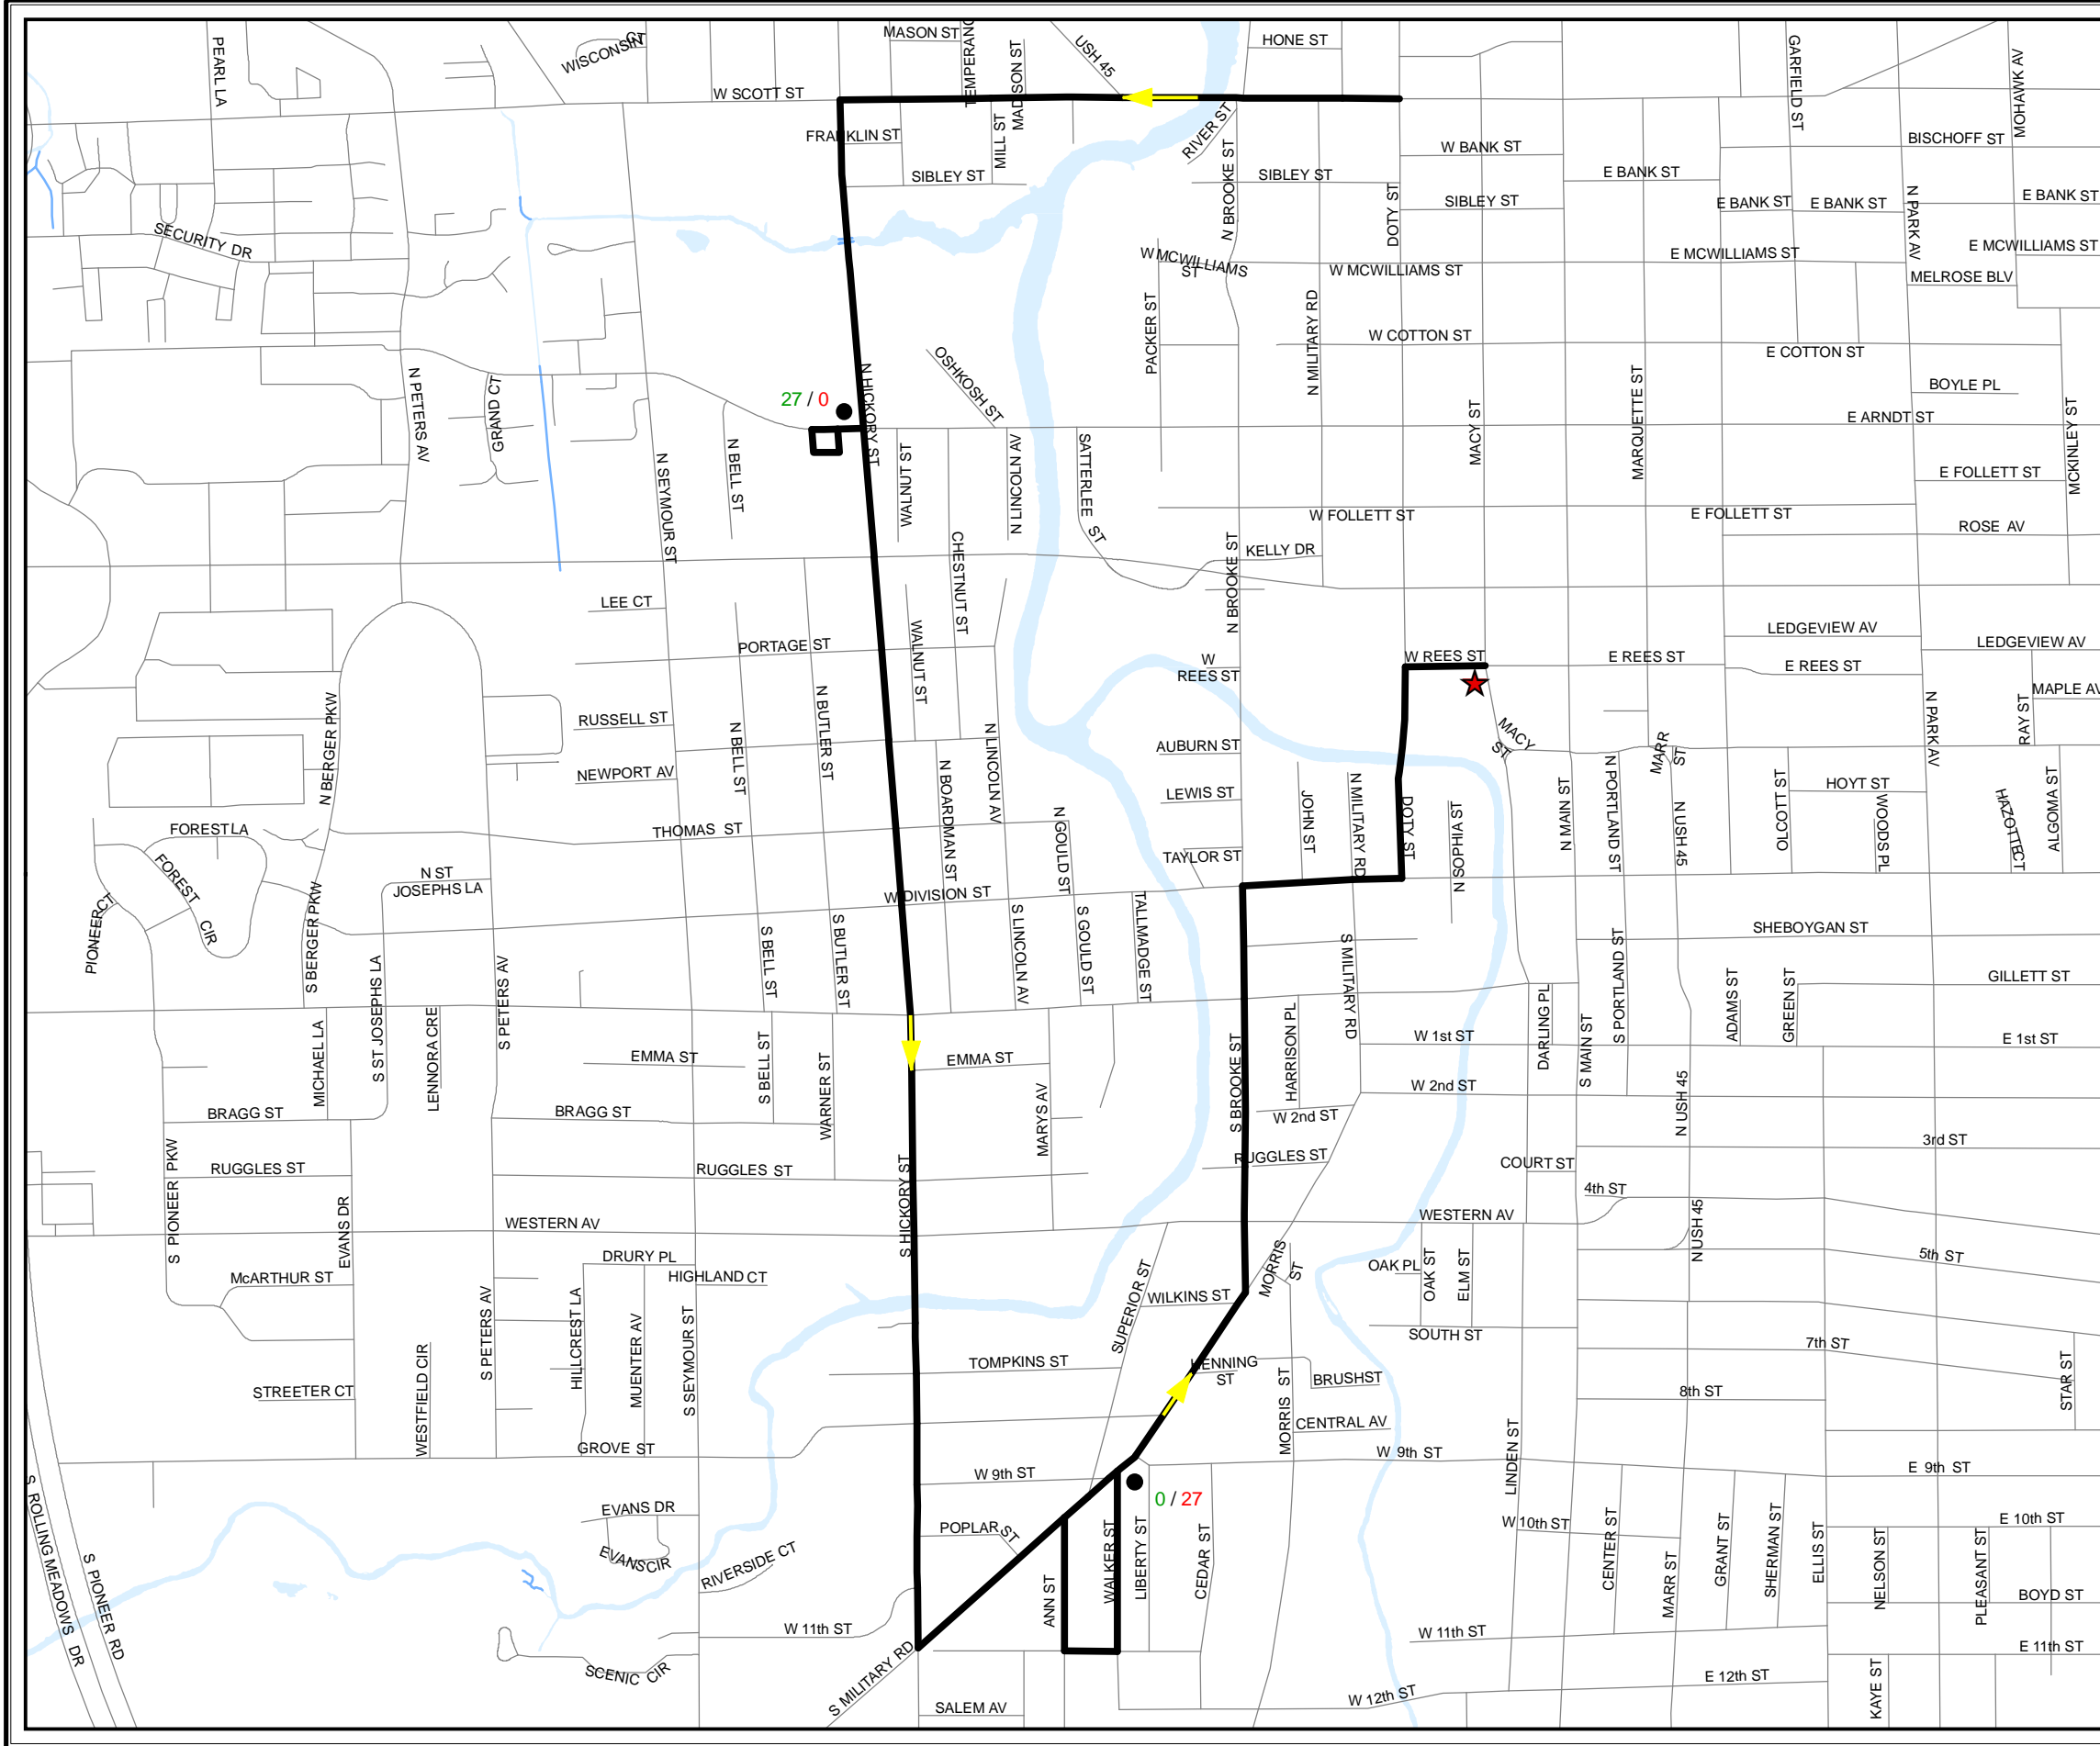

Exhibit #7

Fond du Lac Transit System Route 10

-  Transit Center
-  Route 10
-  Road Centerline
-  Boarding/Alighting
-  Water

Source: Digital base data provided by Fond du Lac Co., 2007.
Route data created from Fond du Lac Transit data, 2007.

This data was created for use by the East Central Wisconsin Regional Planning Commission Geographic Information System. Any other use/application of this information is the responsibility of the user and such use/application is at their own risk. East Central Wisconsin Regional Planning Commission disclaims all liability regarding fitness of the information for any use other than for East Central Wisconsin Regional Planning Commission business.

Prepared By
EAST CENTRAL WISCONSIN
REGIONAL PLANNING COMMISSION-MARCH 2008