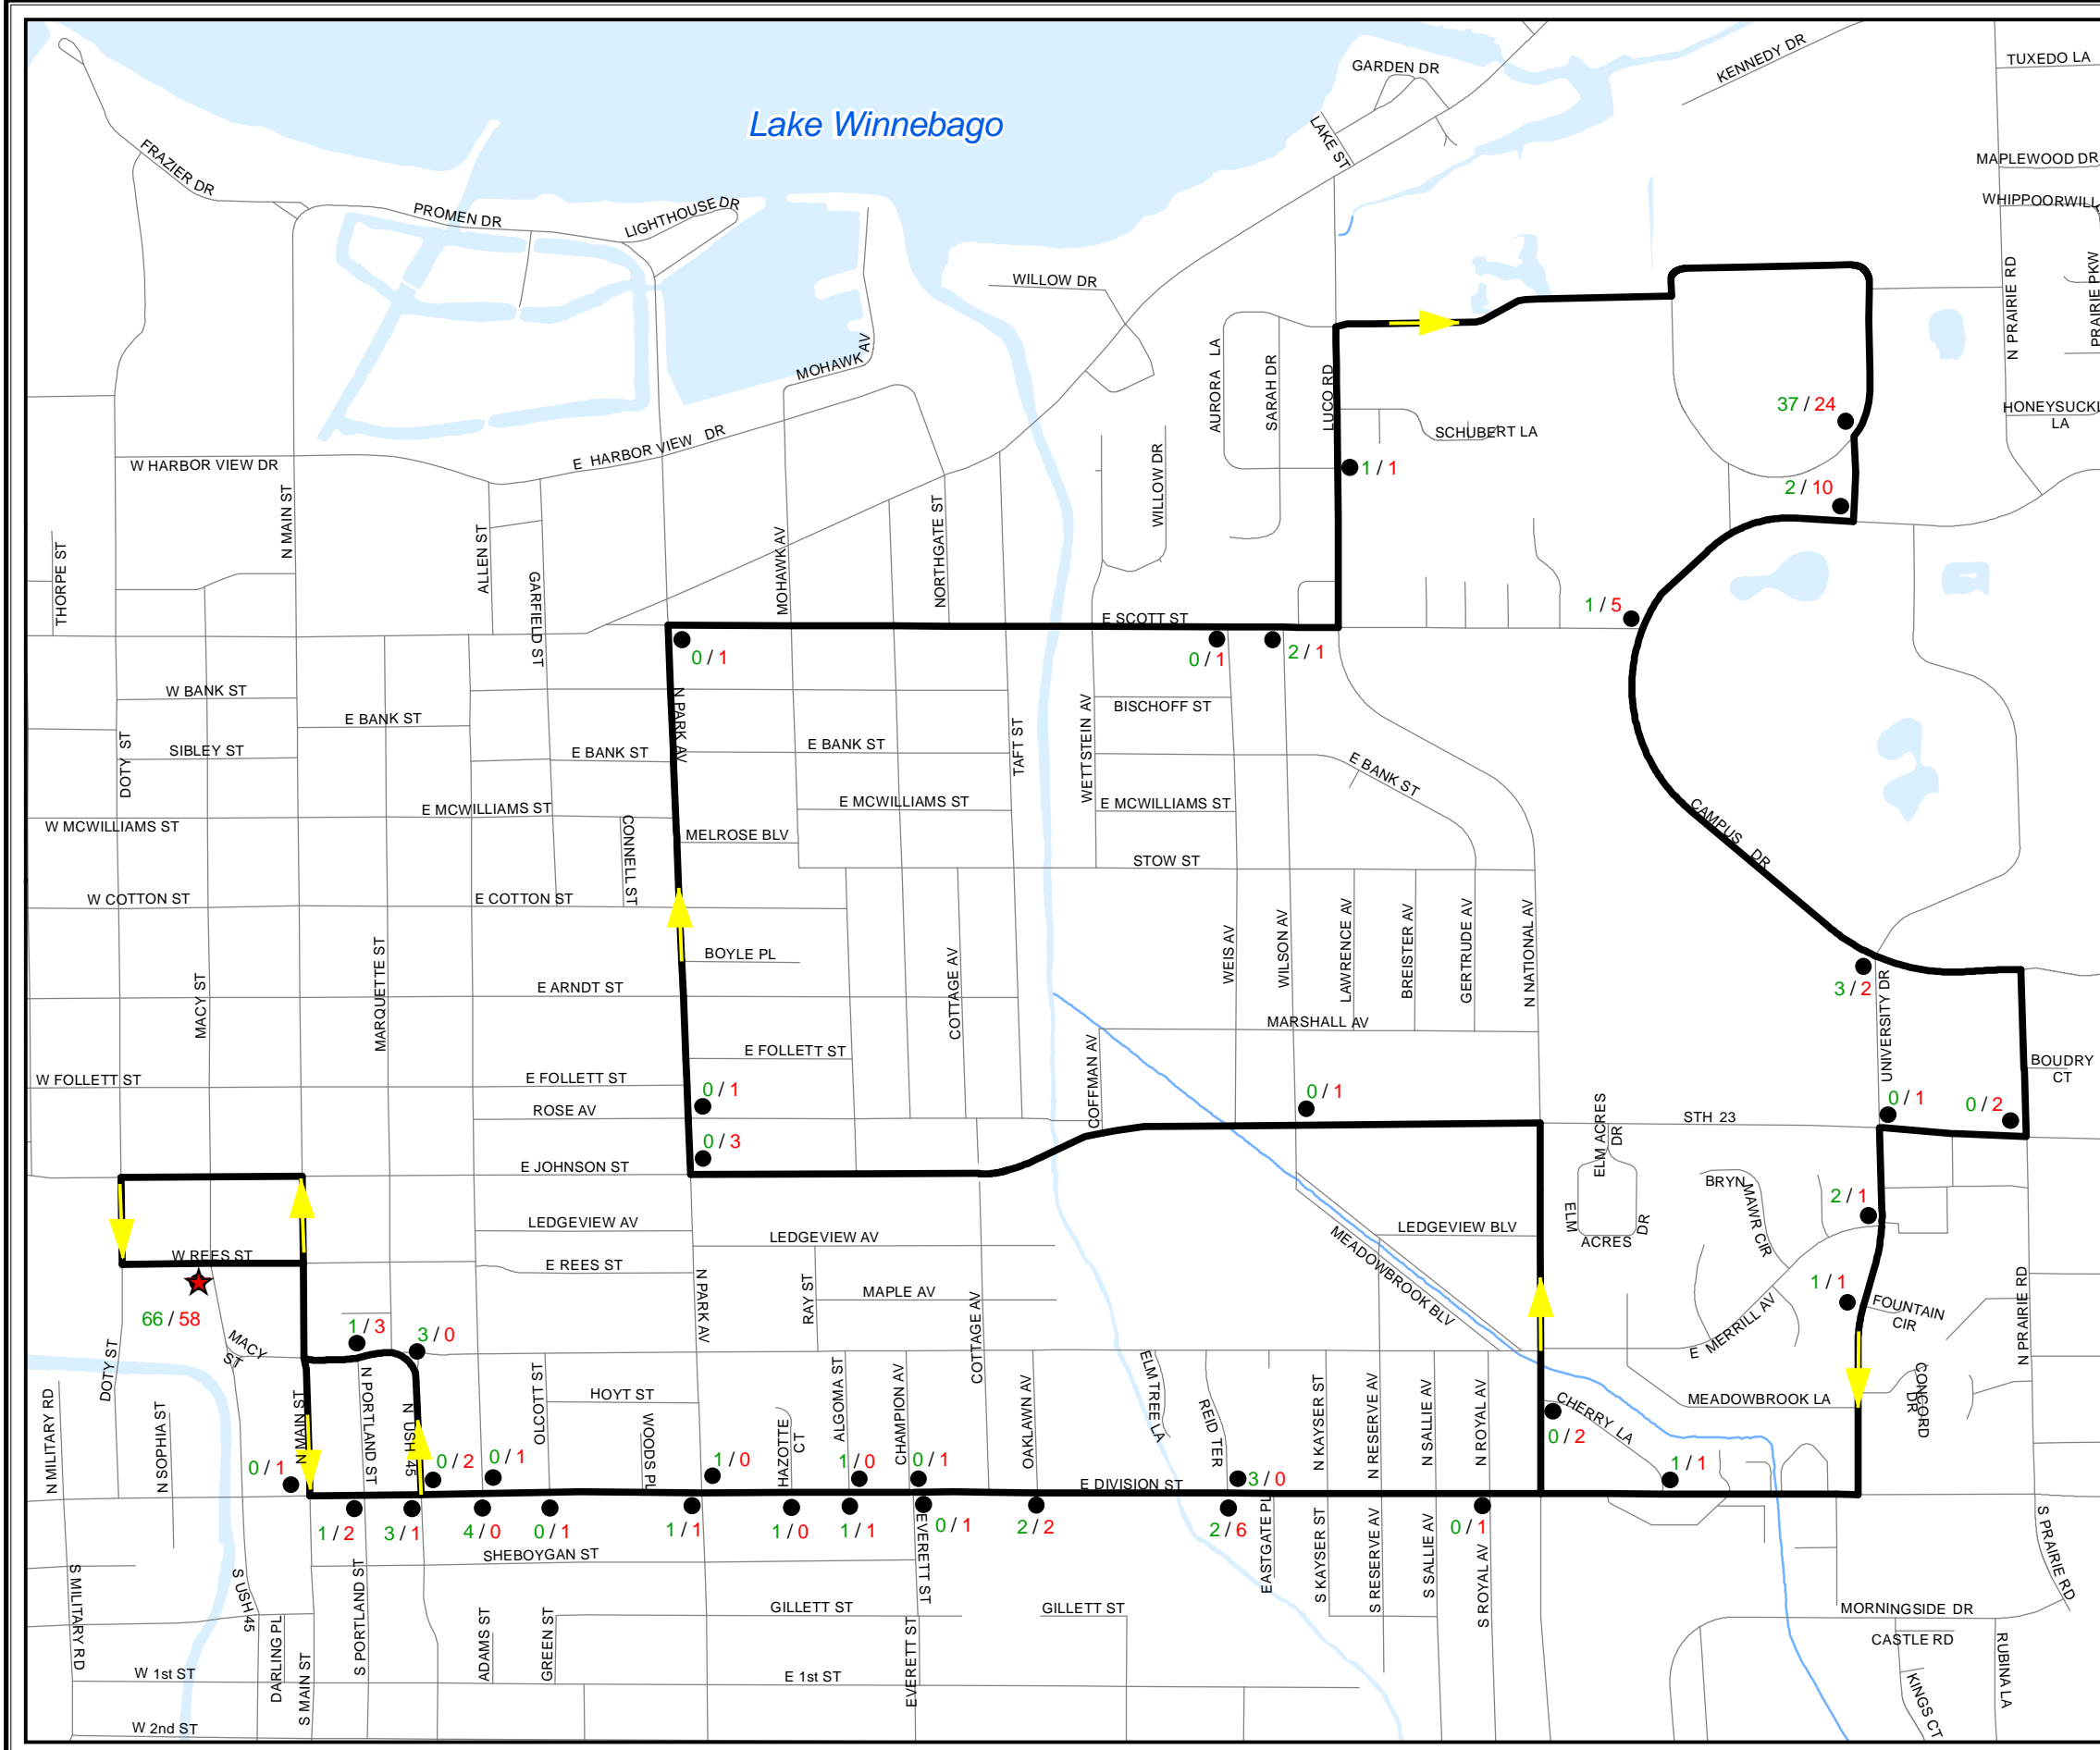

Exhibit #8

Fond du Lac Transit System Route 20

-  Transit Center
-  Route 20
-  Road Centerline
-  Boarding/Alighting
-  Water

Source: Digital base data provided by Fond du Lac Co., 2007.
Route data created from Fond du Lac Transit data, 2007.

This data was created for use by the East Central Wisconsin Regional Planning Commission Geographic Information System. Any other use/application of this information is the responsibility of the user and such use/application is at their own risk. East Central Wisconsin Regional Planning Commission disclaims all liability regarding fitness of the information for any use other than for East Central Wisconsin Regional Planning Commission business.

Prepared By
EAST CENTRAL WISCONSIN
REGIONAL PLANNING COMMISSION-OCTOBER 2008