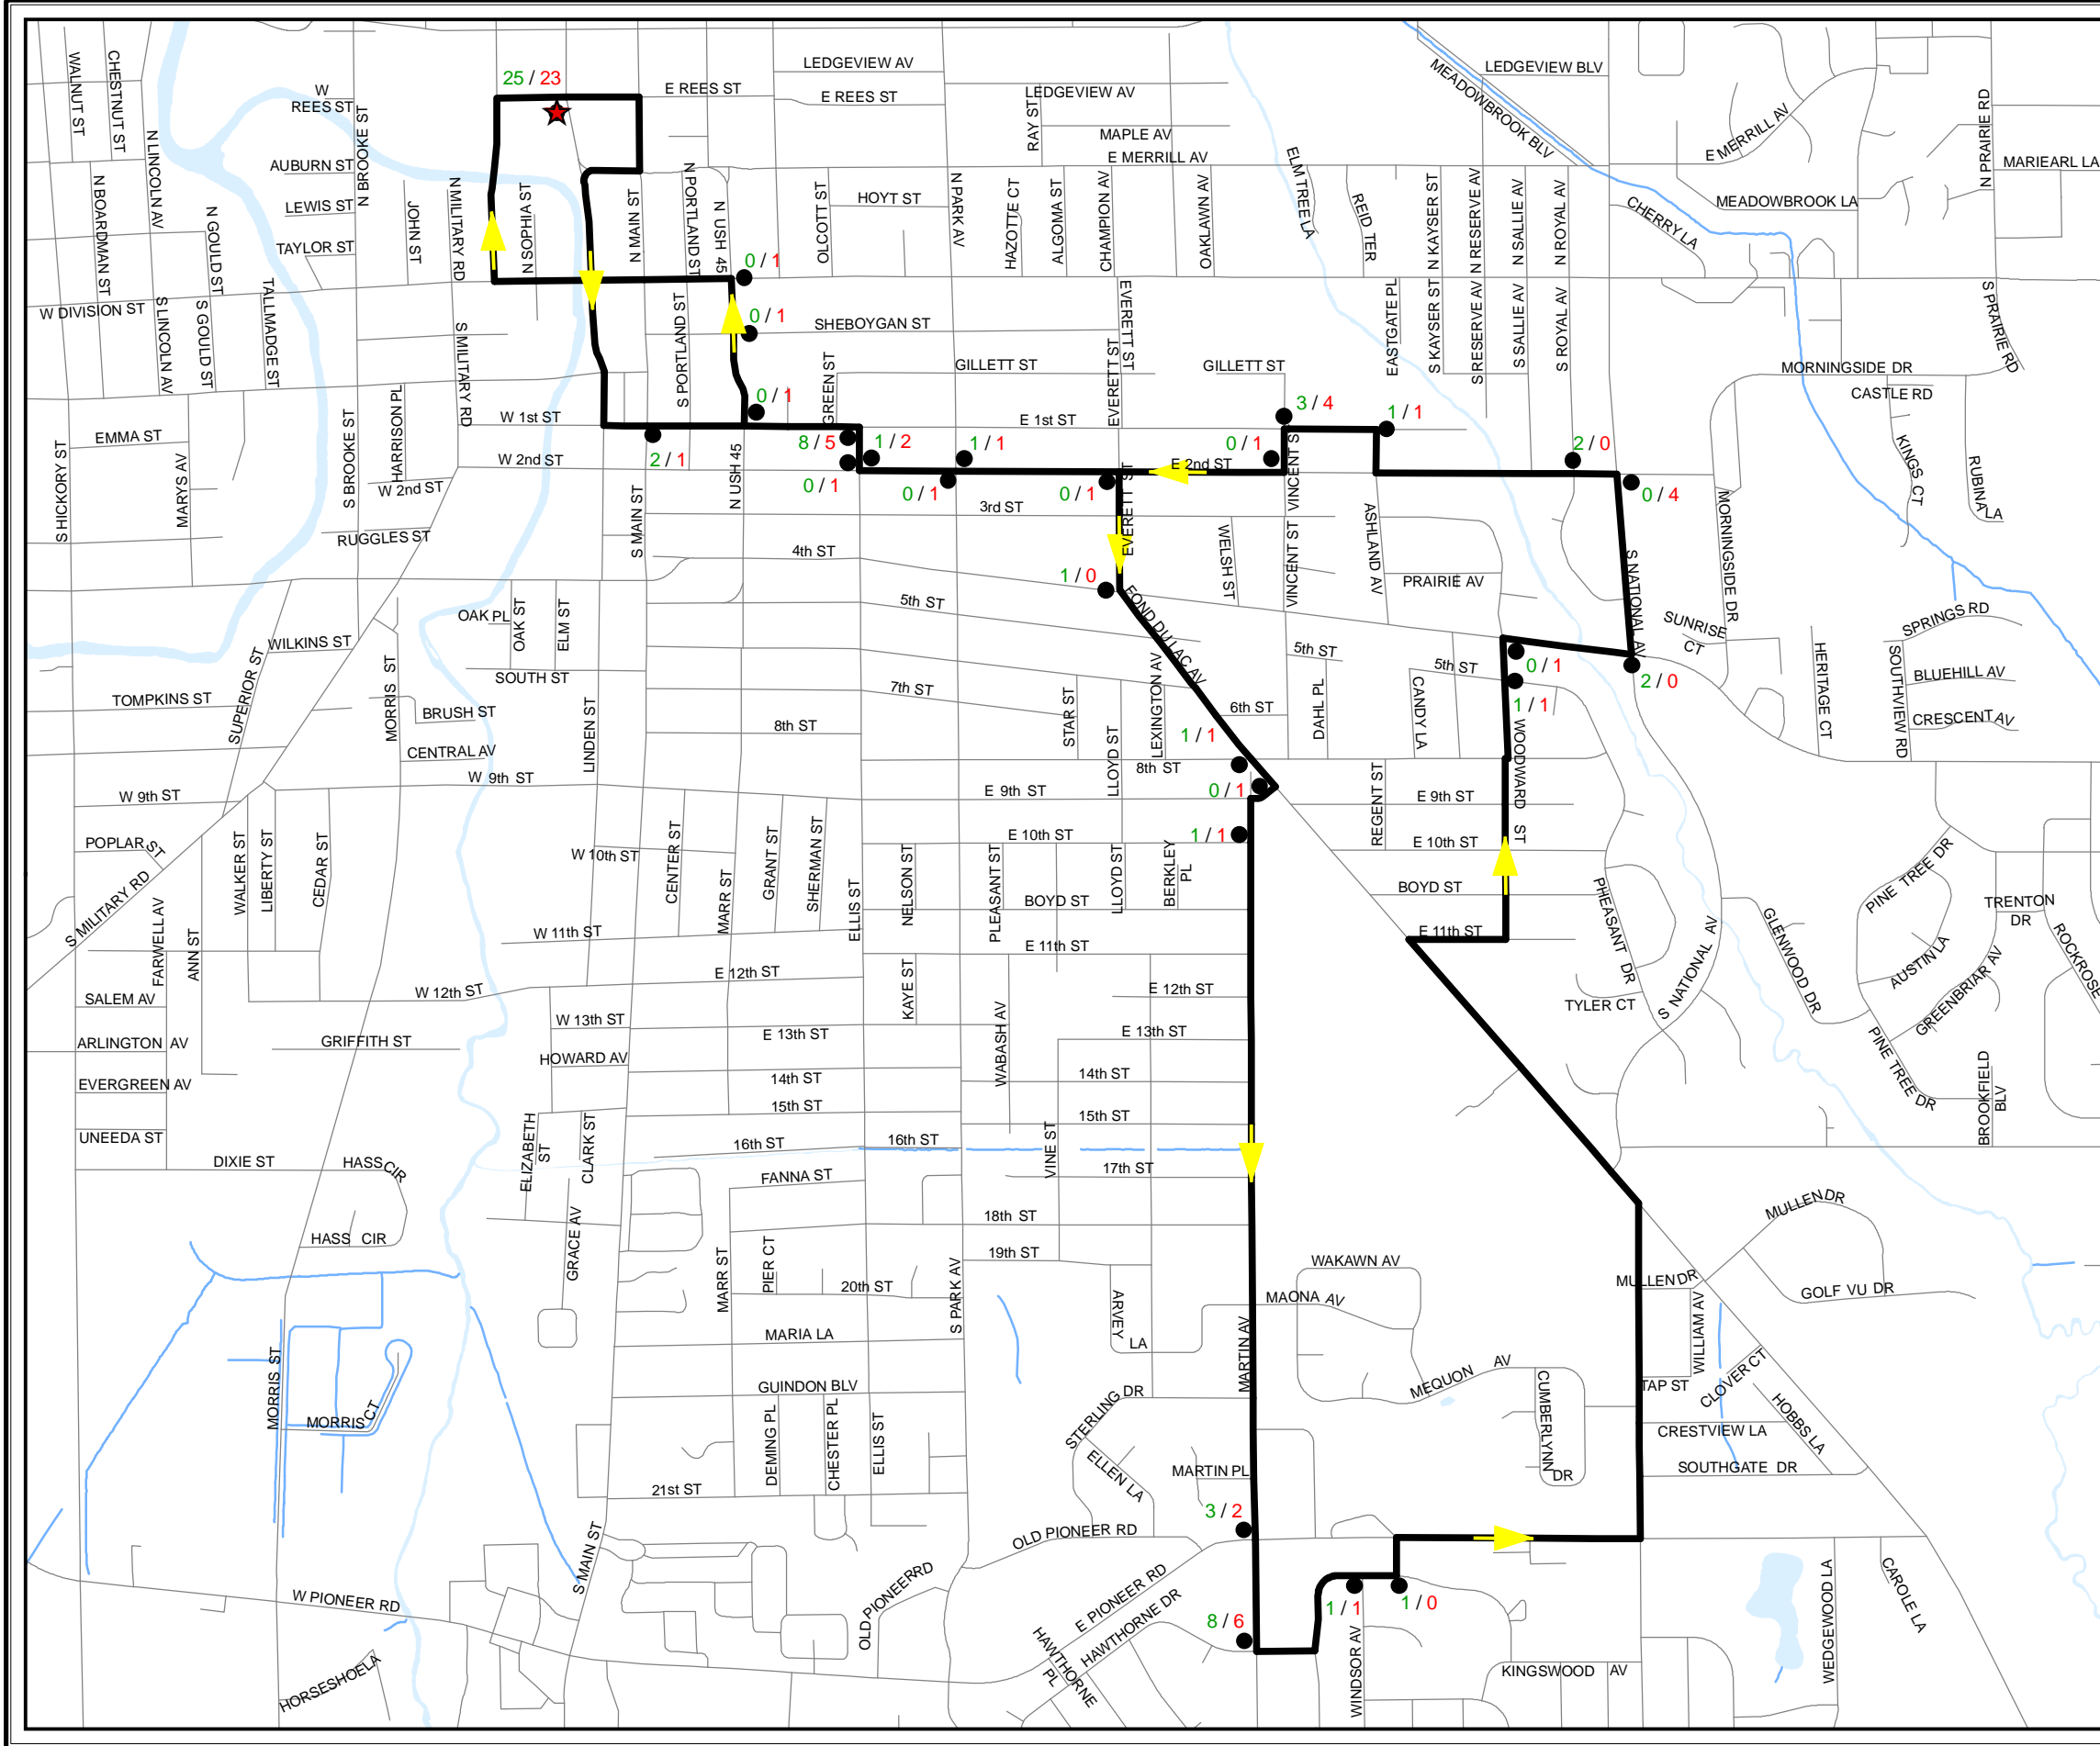

# Exhibit #9

## Fond du Lac Transit System

### Route 35

-  Transit Center
-  Route 35
-  Road Centerline
-  Boarding/Alighting
-  Water

Source: Digital base data provided by Fond du Lac Co., 2007.  
Route data created from Fond du Lac Transit data, 2007.

This data was created for use by the East Central Wisconsin Regional Planning Commission Geographic Information System. Any other use/application of this information is the responsibility of the user and such use/application is at their own risk. East Central Wisconsin Regional Planning Commission disclaims all liability regarding fitness of the information for any use other than for East Central Wisconsin Regional Planning Commission business.